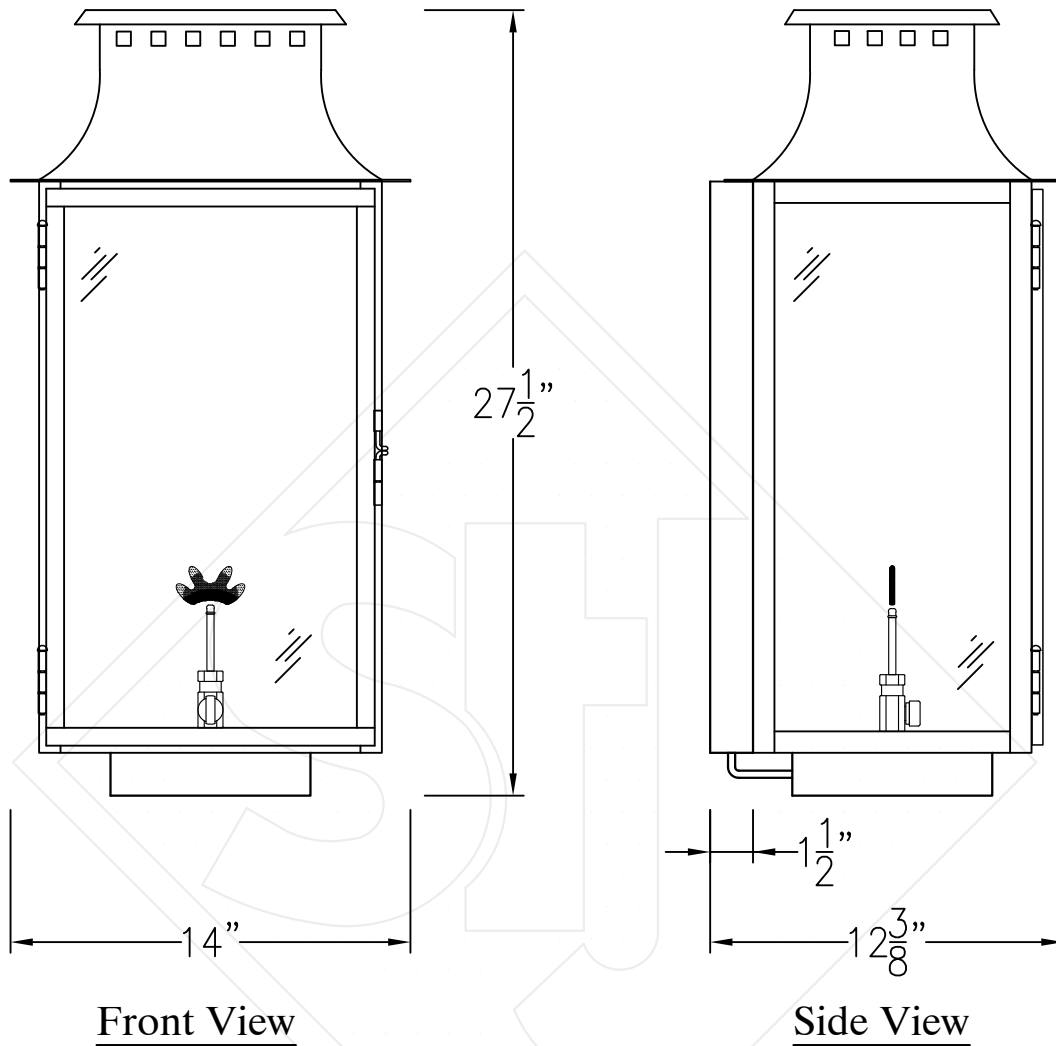

ASPEN LARGE COPPER WALL BRACKET

Front View

Side View

Backplate

Lights are hand crafted
Dimensions may vary by 1/4"