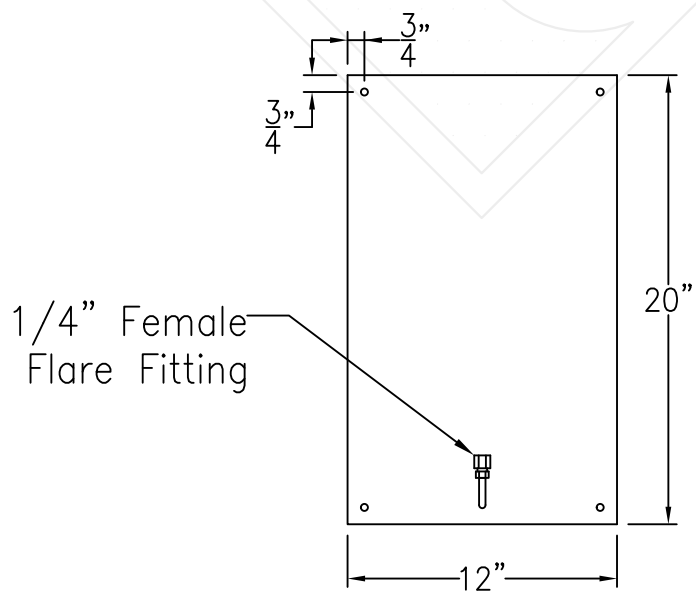

ASPEN LARGE COPPER WALL BRACKET

Front View

Side View

Backplate

Lights are hand crafted
Dimensions may vary by 1/4"