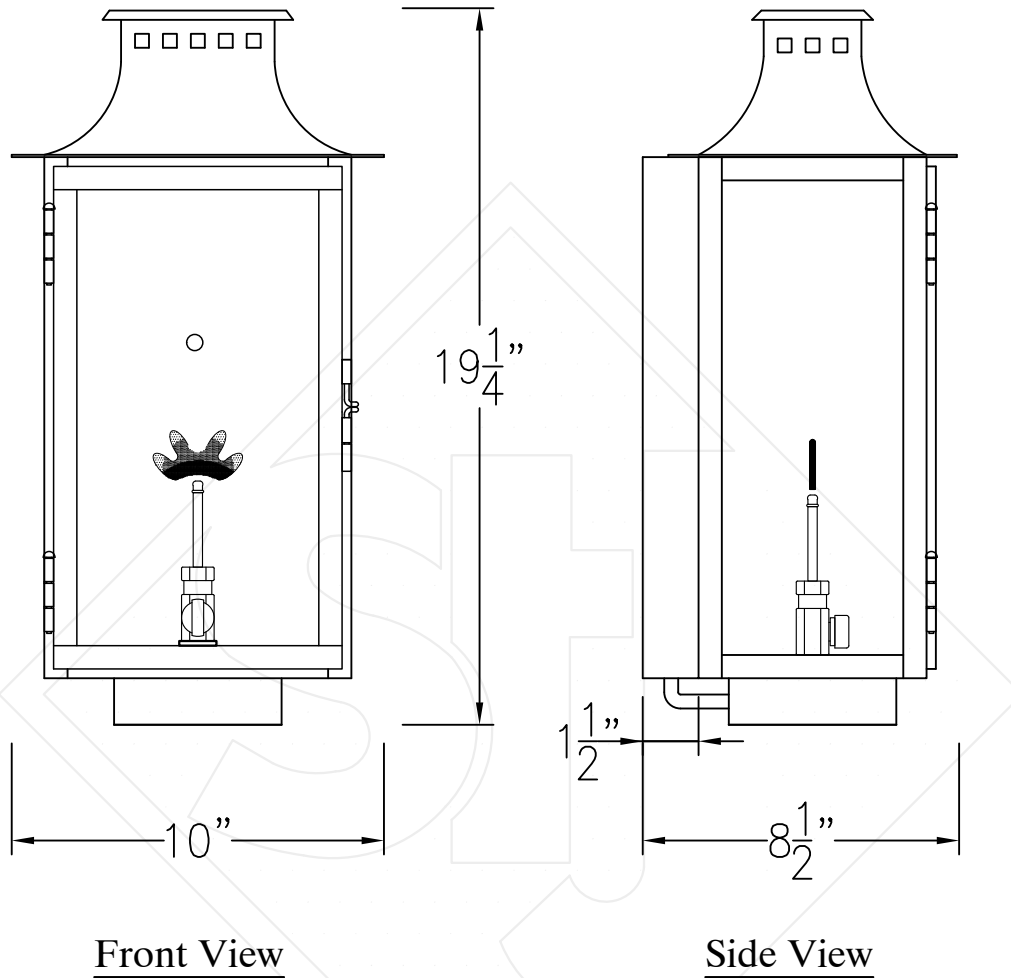

ASPEN SMALL COPPER WALL BRACKET

Lights are hand crafted
Dimensions may vary by 1/4"

Backplate