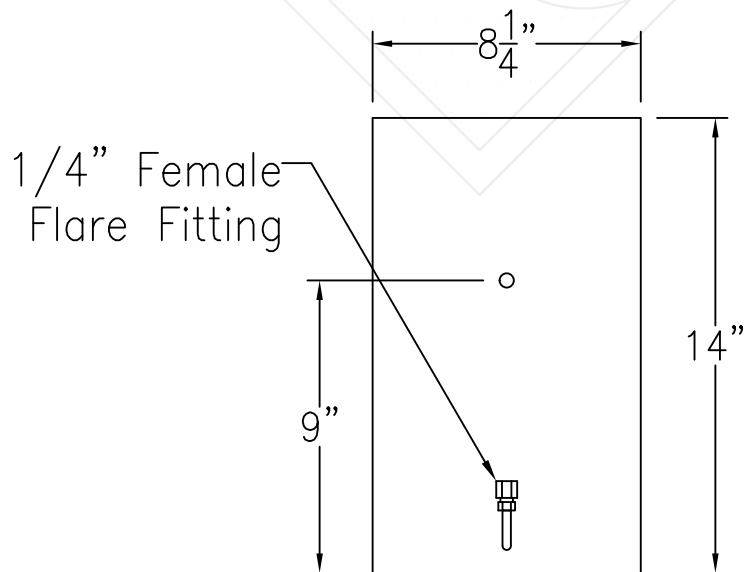

ASPEN SMALL COPPER WALL BRACKET

Lights are hand crafted
Dimensions may vary by 1/4"

Backplate