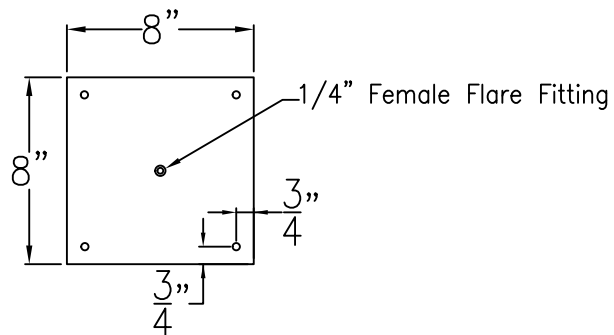

BILOXI LARGE FULL YOKE

Shortest Height 41 $\frac{7}{8}$ "

Front View

Side View

Ceiling Mount

Lights are hand crafted
Dimensions may vary by 1/4"