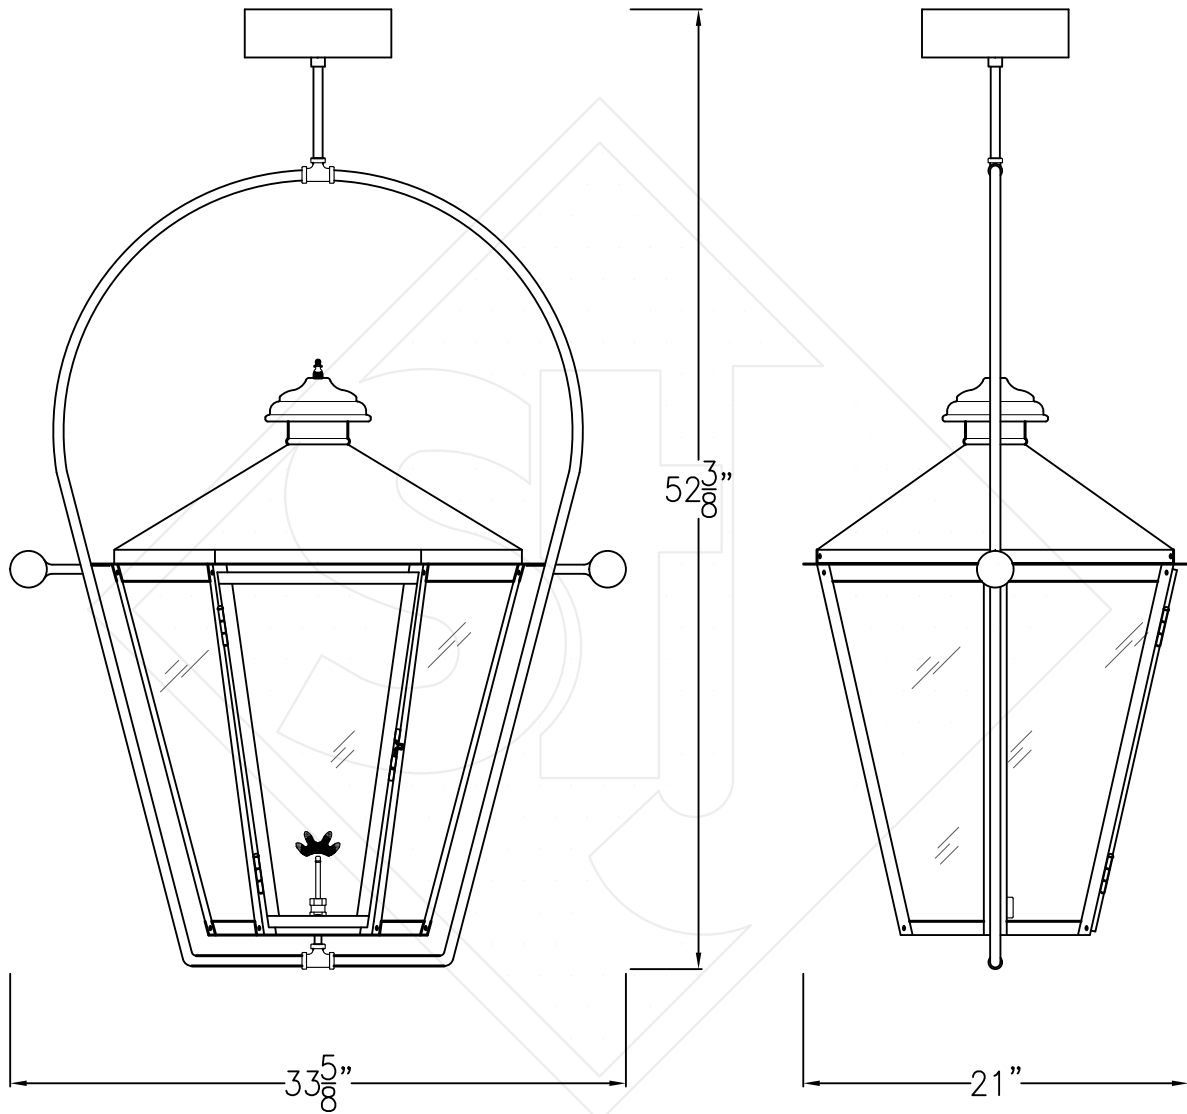

BILOXI LARGE FULL YOKE

Shortest Height 41 $\frac{7}{8}$ "

Front View

Side View

Ceiling Mount

Lights are hand crafted
Dimensions may vary by 1/4"