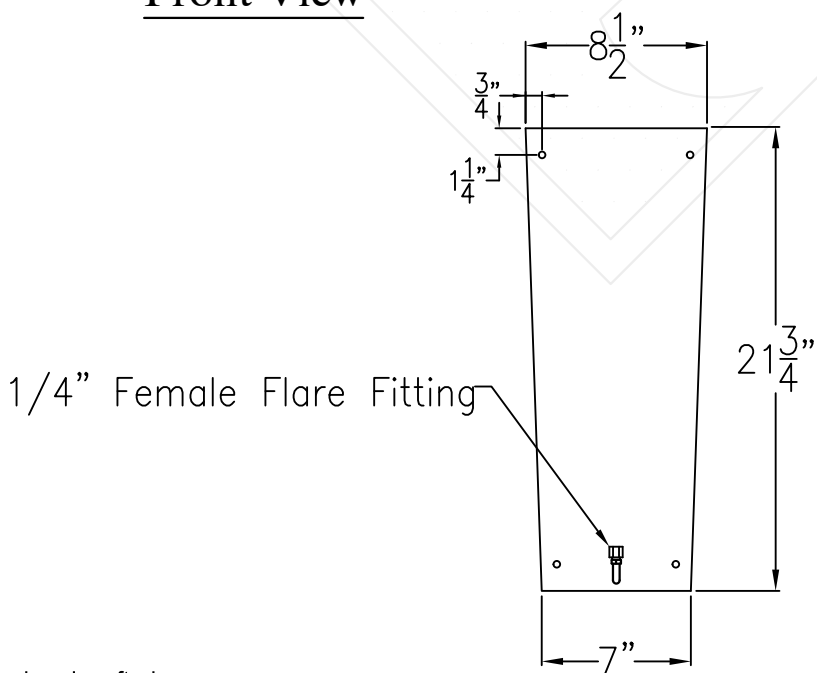

BILOXI LARGE COPPER WALL BRACKET

Front View

Side View

Backplate

Lights are hand crafted
Dimensions may vary by 1/4"