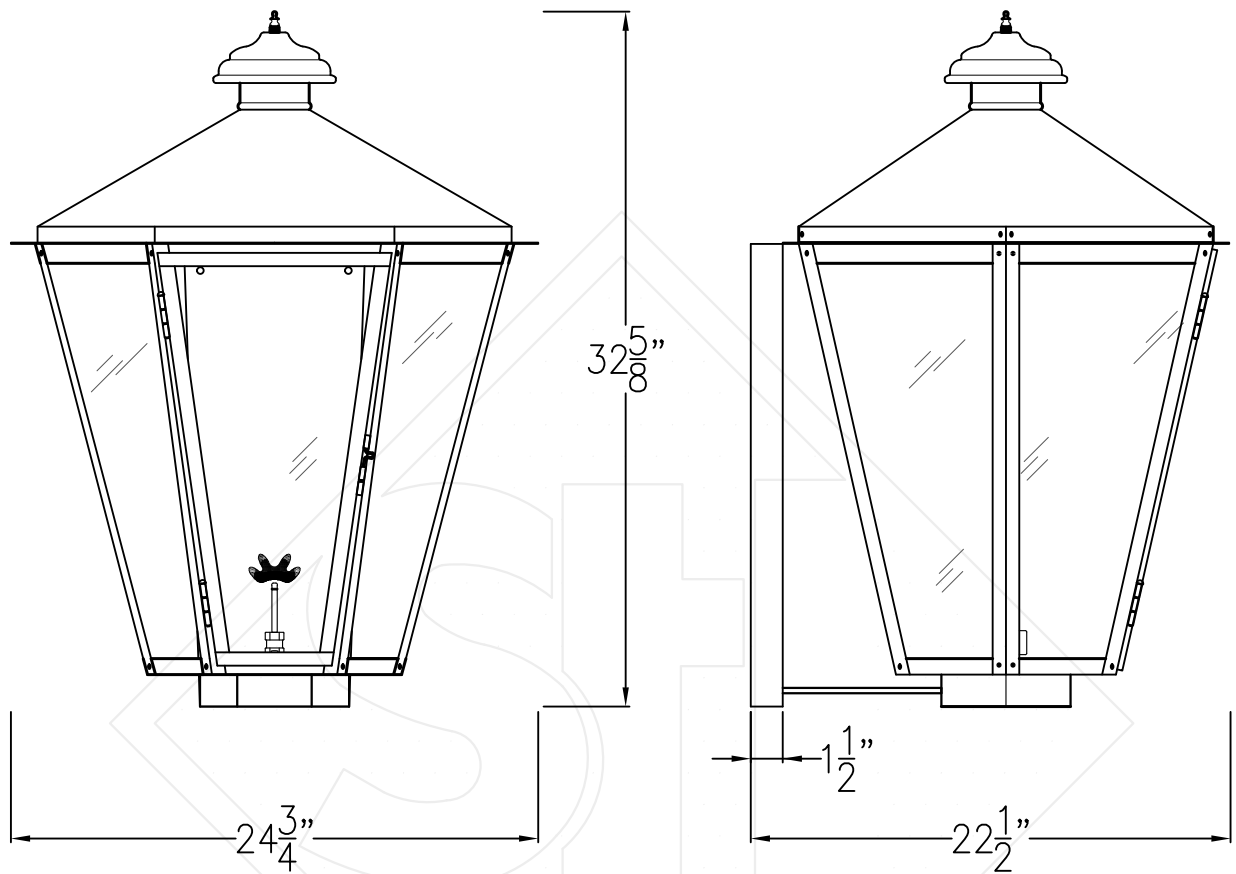

BILOXI LARGE COPPER WALL BRACKET

Front View

Side View

Backplate

Lights are hand crafted
Dimensions may vary by 1/4"