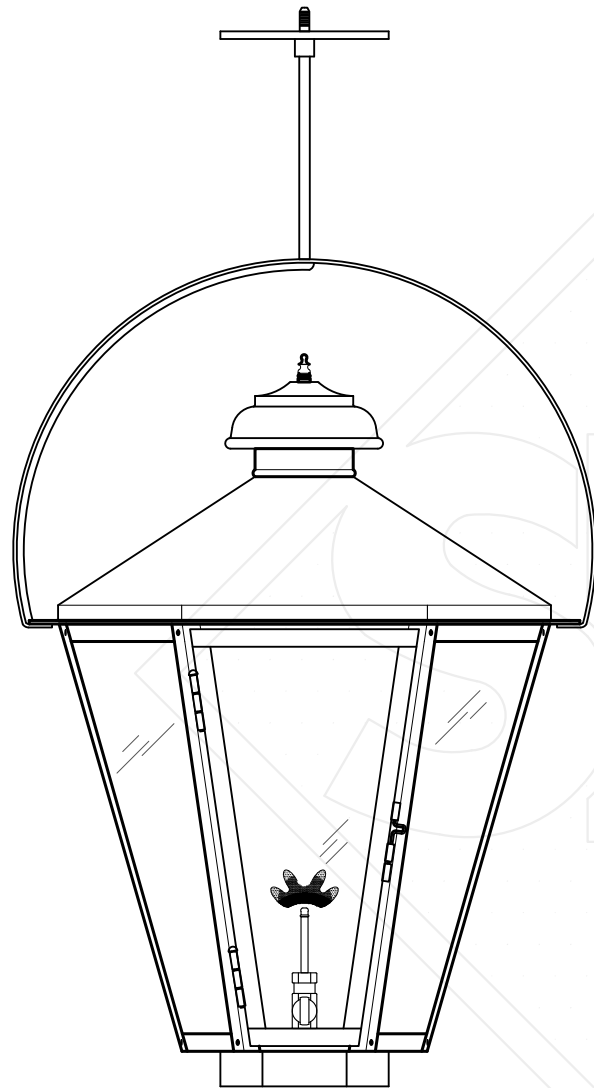

**BILOXI MEDIUM**  
**w/ HALF (CEILING) YOKE**

Shortest Height  $35 \frac{3}{8}$ "

Front View

Side View

Lights are hand crafted  
Dimensions may vary by 1/4"