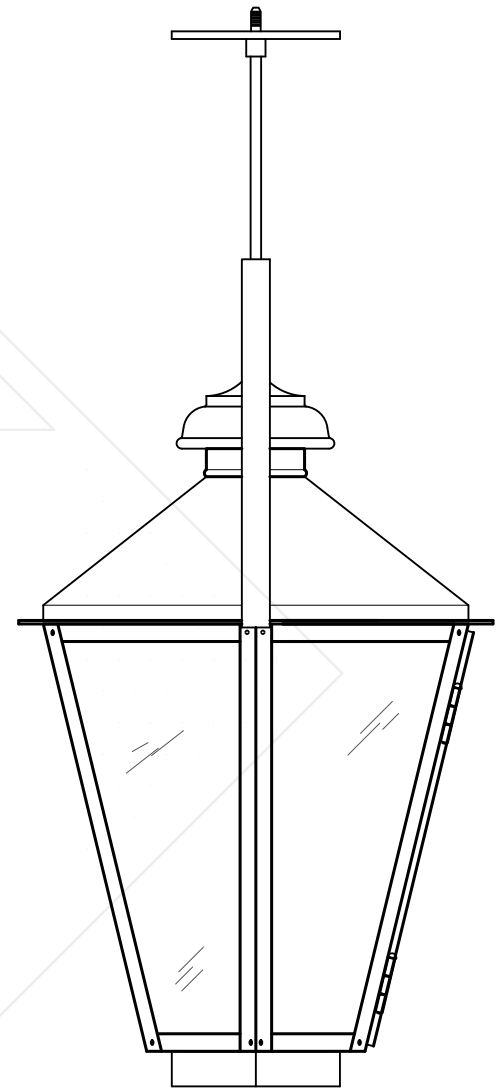

**BILOXI MEDIUM**  
**w/ HALF (CEILING) YOKE**

Shortest Height  $35 \frac{3}{8}$ "

Front View

Side View

Lights are hand crafted  
Dimensions may vary by 1/4"