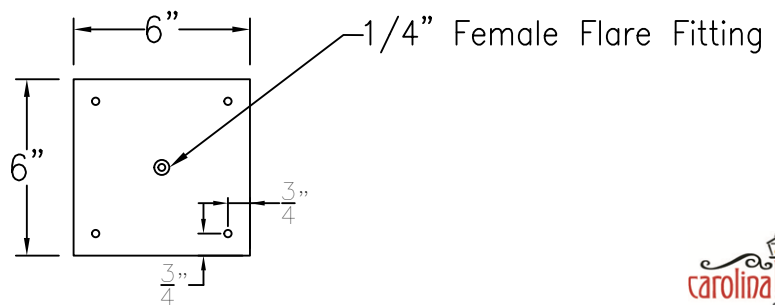

BILOXI SMALL CEILING FULL YOKE

Shortest Height 31 $\frac{3}{8}$ "

Front View

Side View

Ceiling Mount

Lights are hand crafted
Dimensions may vary by 1/4"