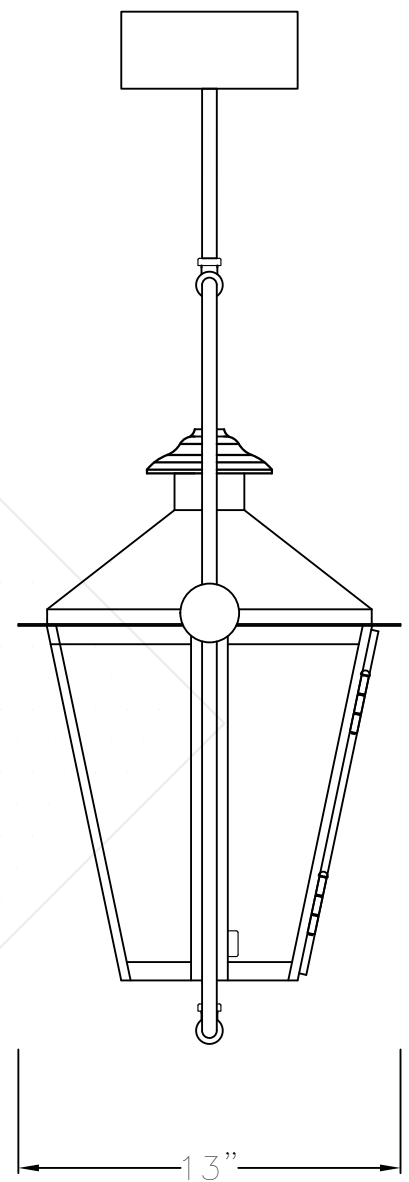

BILOXI SMALL CEILING FULL YOKE

Shortest Height 31 $\frac{3}{8}$ "

Front View

Side View

Ceiling Mount

Lights are hand crafted
Dimensions may vary by 1/4"