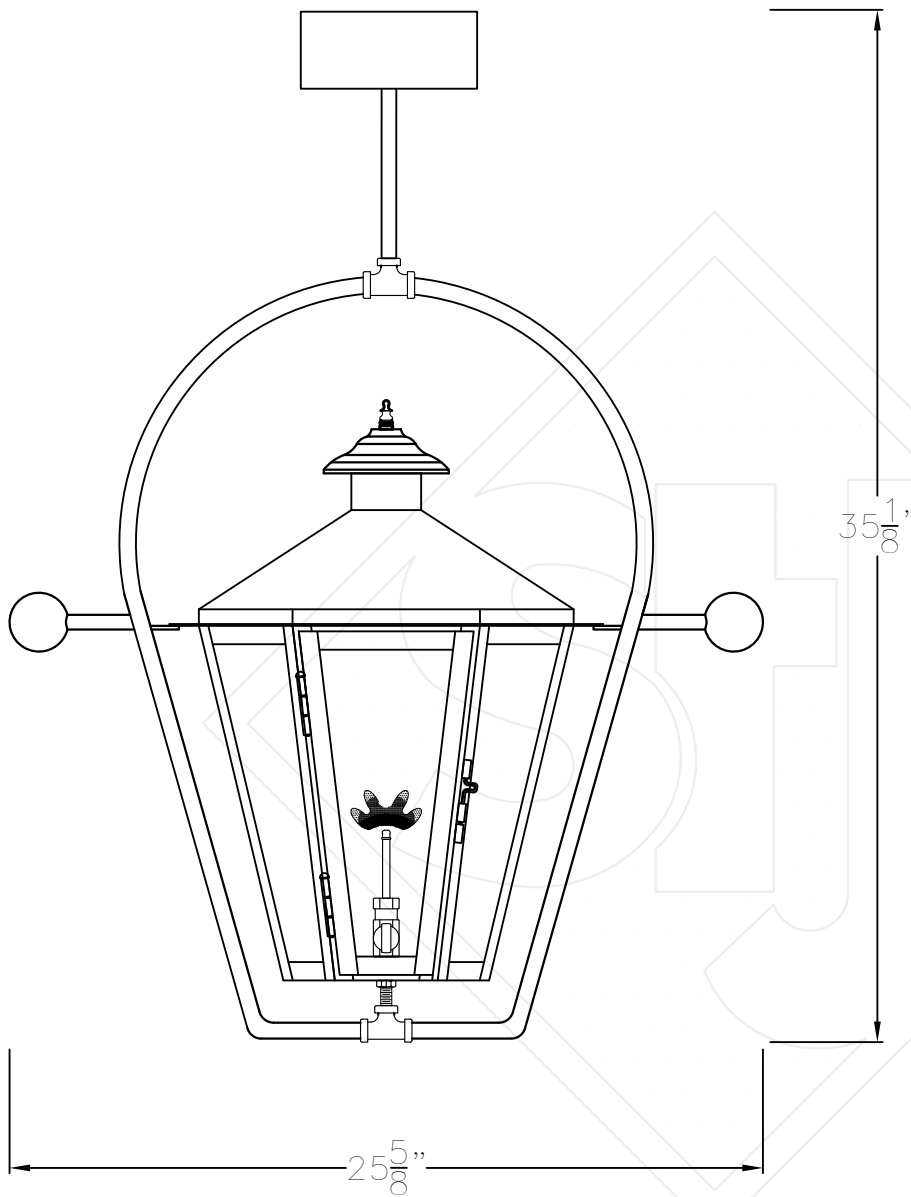

BILOXI SMALL CEILING FULL YOKE

Shortest Height 31 $\frac{3}{8}$ "

Front View

Side View

Ceiling Mount

Lights are hand crafted
Dimensions may vary by 1/4"