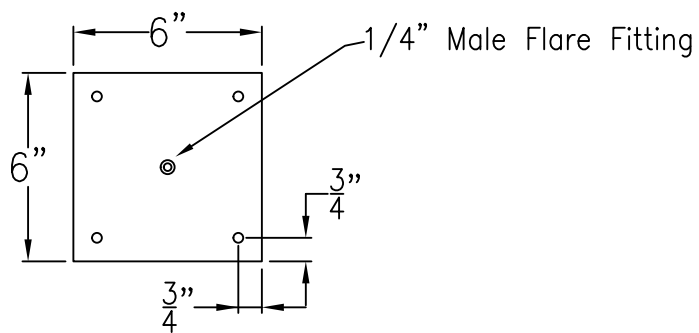

BILOXI SMALL w/ HALF (CEILING) YOKE

Shortest Height 30 1/2"

Front View

Side View

Ceiling Mount

Lights are hand crafted
Dimensions may vary by 1/4"