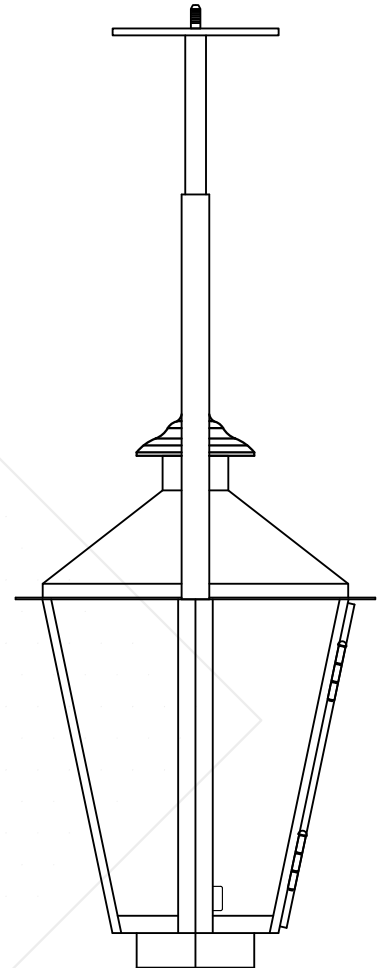

BILOXI SMALL w/ HALF (CEILING) YOKE

Shortest Height 30 1/2"

Front View

Side View

Ceiling Mount

Lights are hand crafted
Dimensions may vary by 1/4"