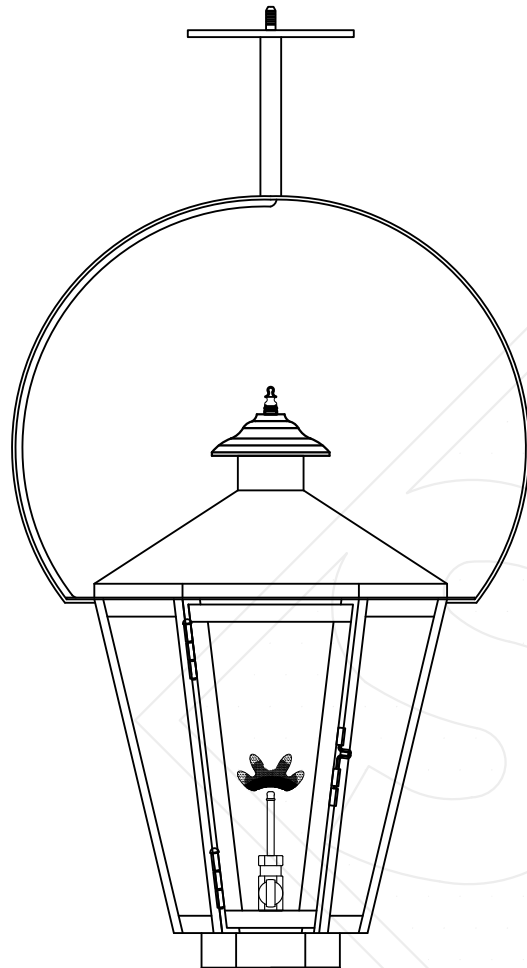

BILOXI SMALL w/ HALF (CEILING) YOKE

Shortest Height 30 1/2"

Front View

Side View

Ceiling Mount

Lights are hand crafted
Dimensions may vary by 1/4"