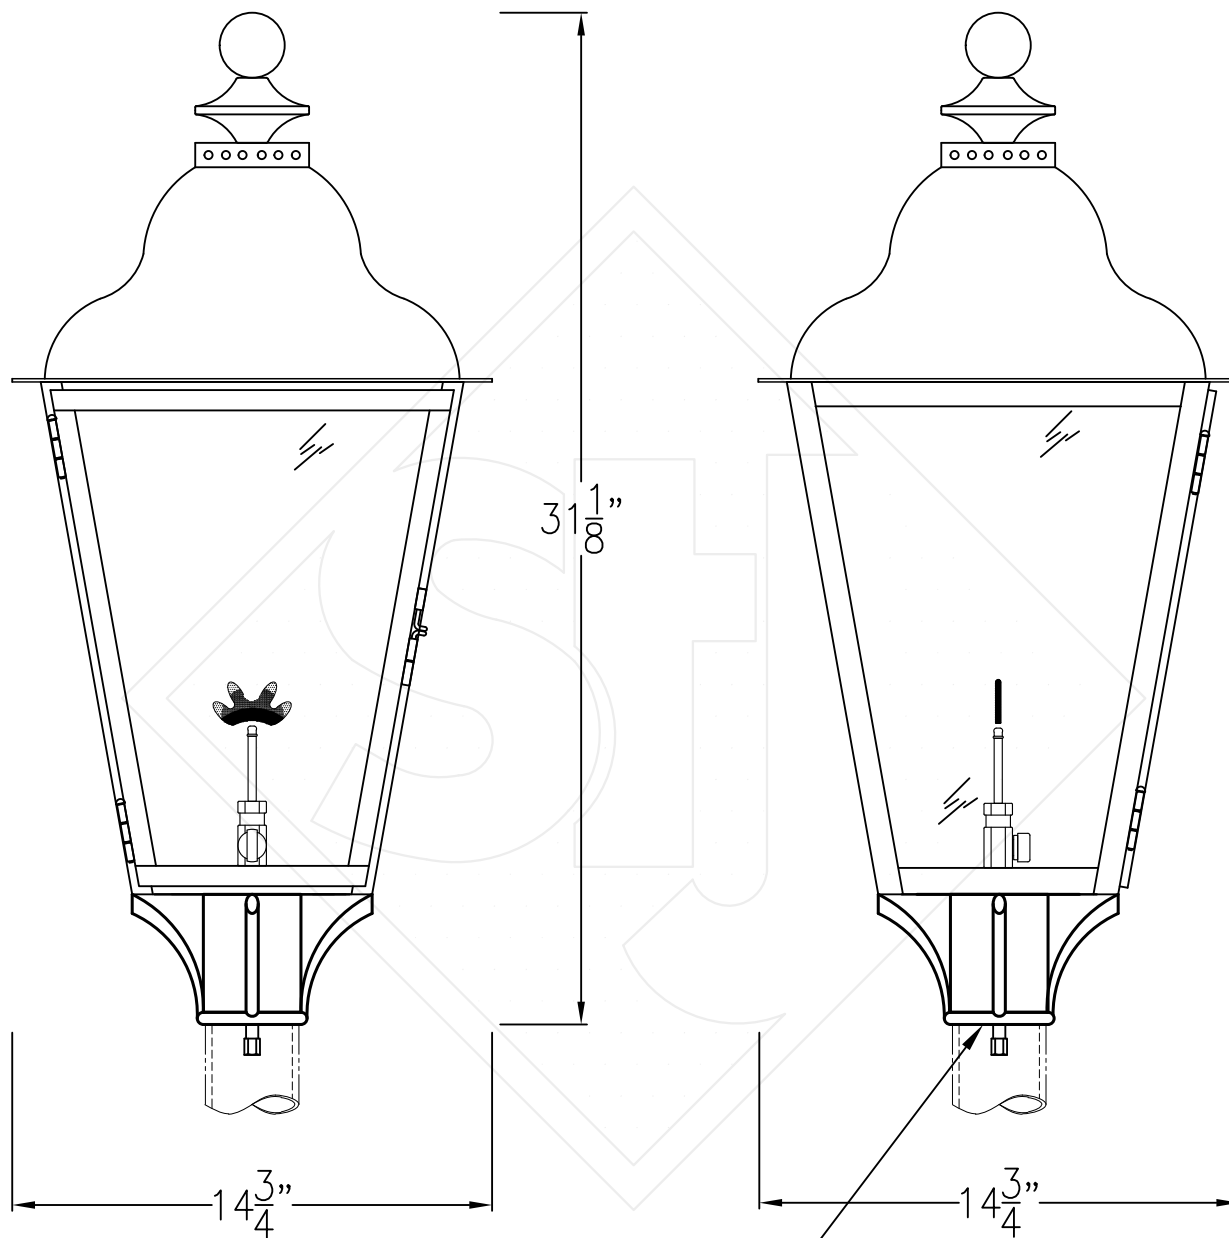

BRUNSWICK LARGE COPPER POST MOUNT

Front View

Side View

Fits over 3" post
1/4" Female Flare Fitting

Lights are hand crafted
Dimensions may vary by 1/4"