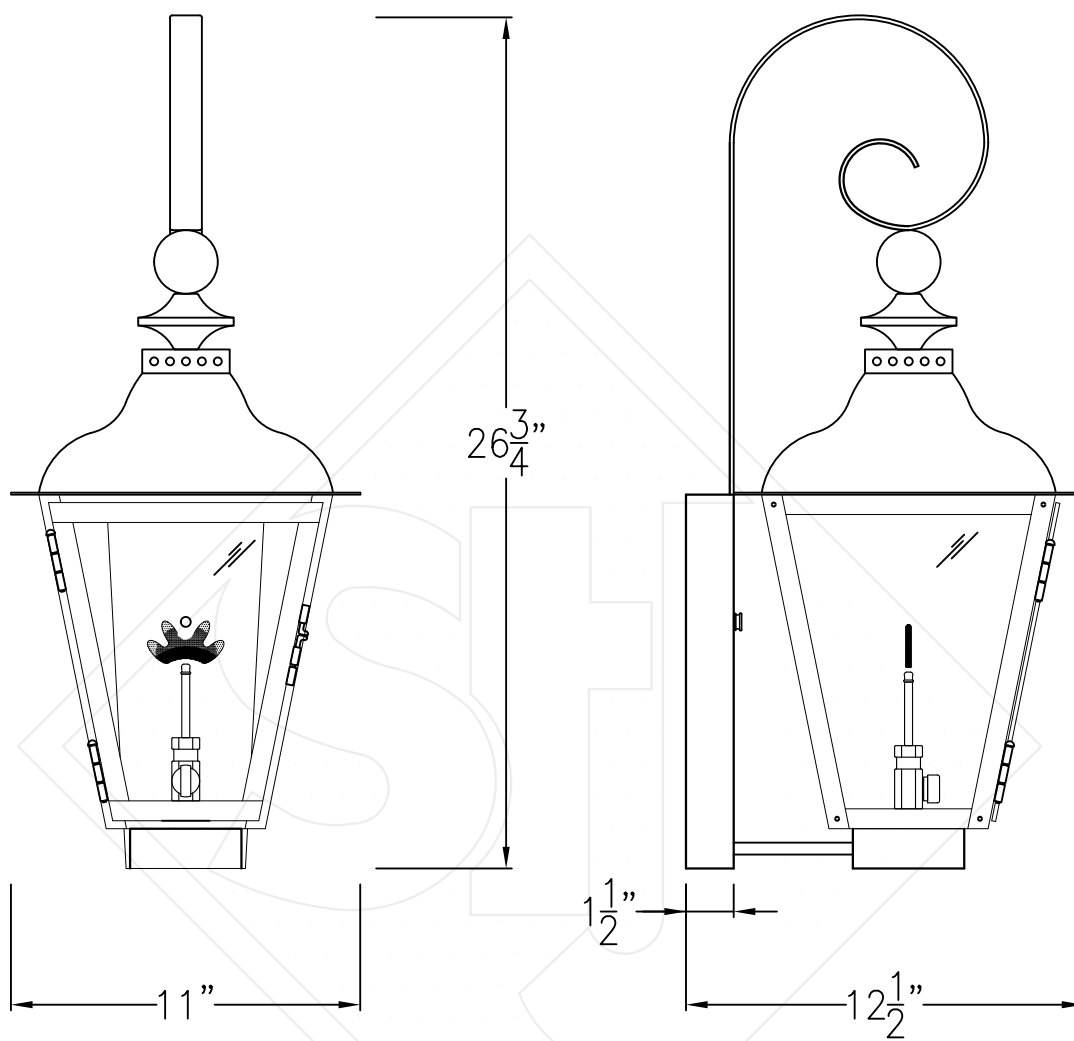

# BRUNSWICK SMALL COPPER WALL BRACKET

Front View

Side View

Backplate

Lights are hand crafted  
Dimensions may vary by 1/4"