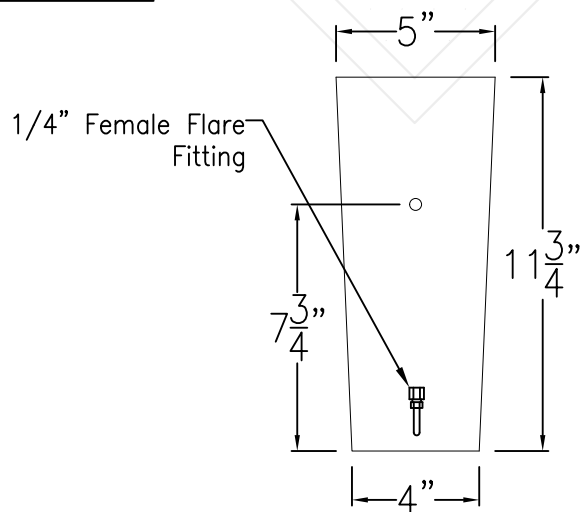

# BRUNSWICK SMALL COPPER WALL BRACKET

Front View

Side View

Backplate

Lights are hand crafted  
Dimensions may vary by 1/4"