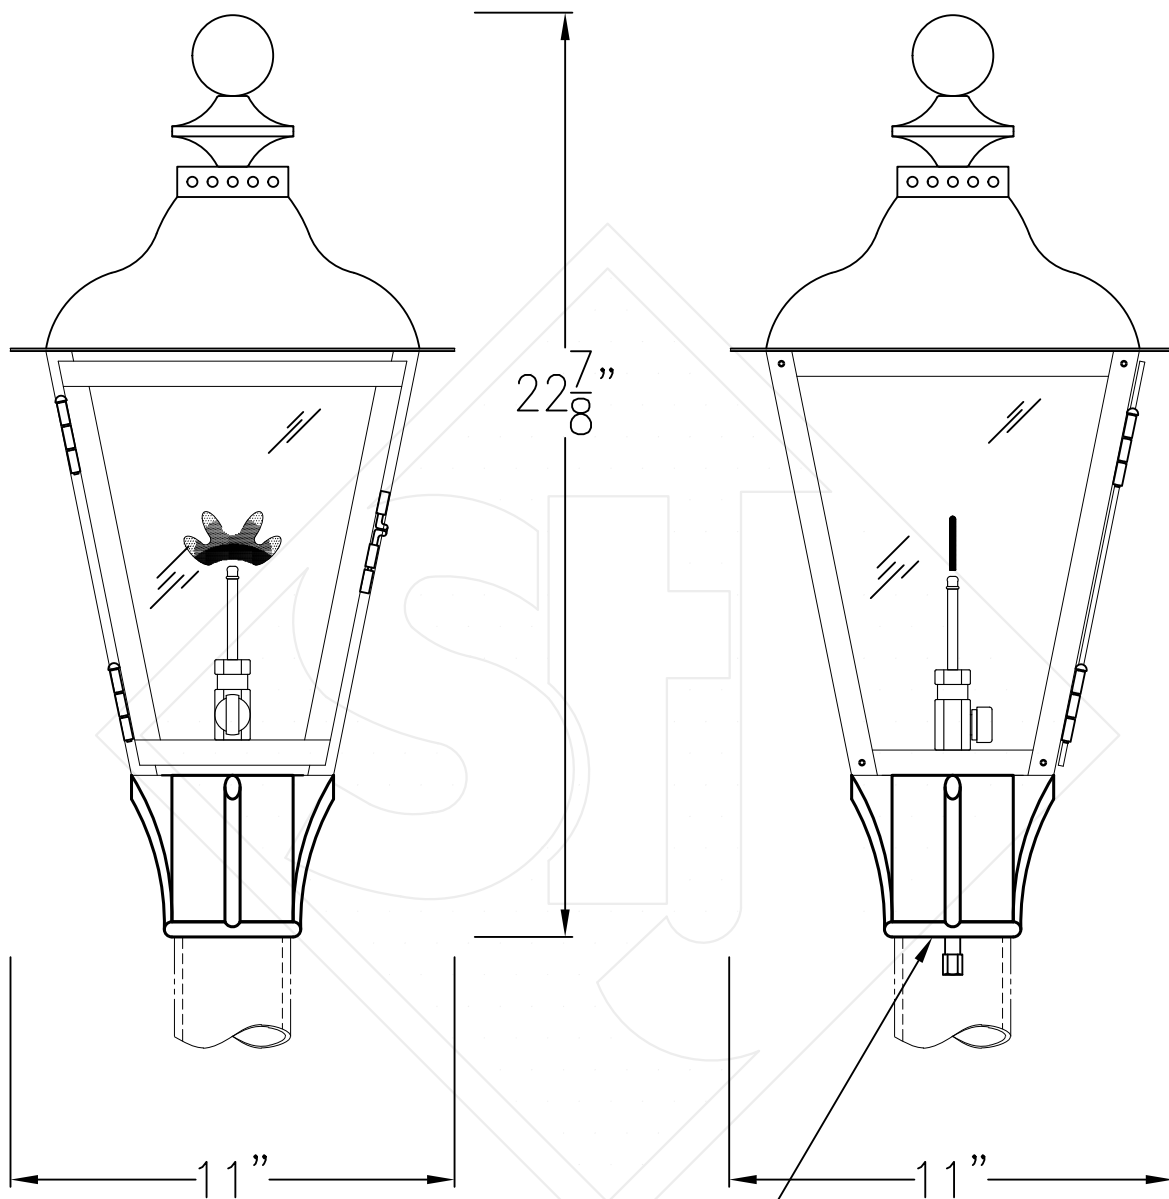

# BRUNSWICK SMALL COPPER POST MOUNT

Front View

Side View

Fits over 3" post  
1/4" Female Flare Fitting

Lights are hand crafted  
Dimensions may vary by 1/4"