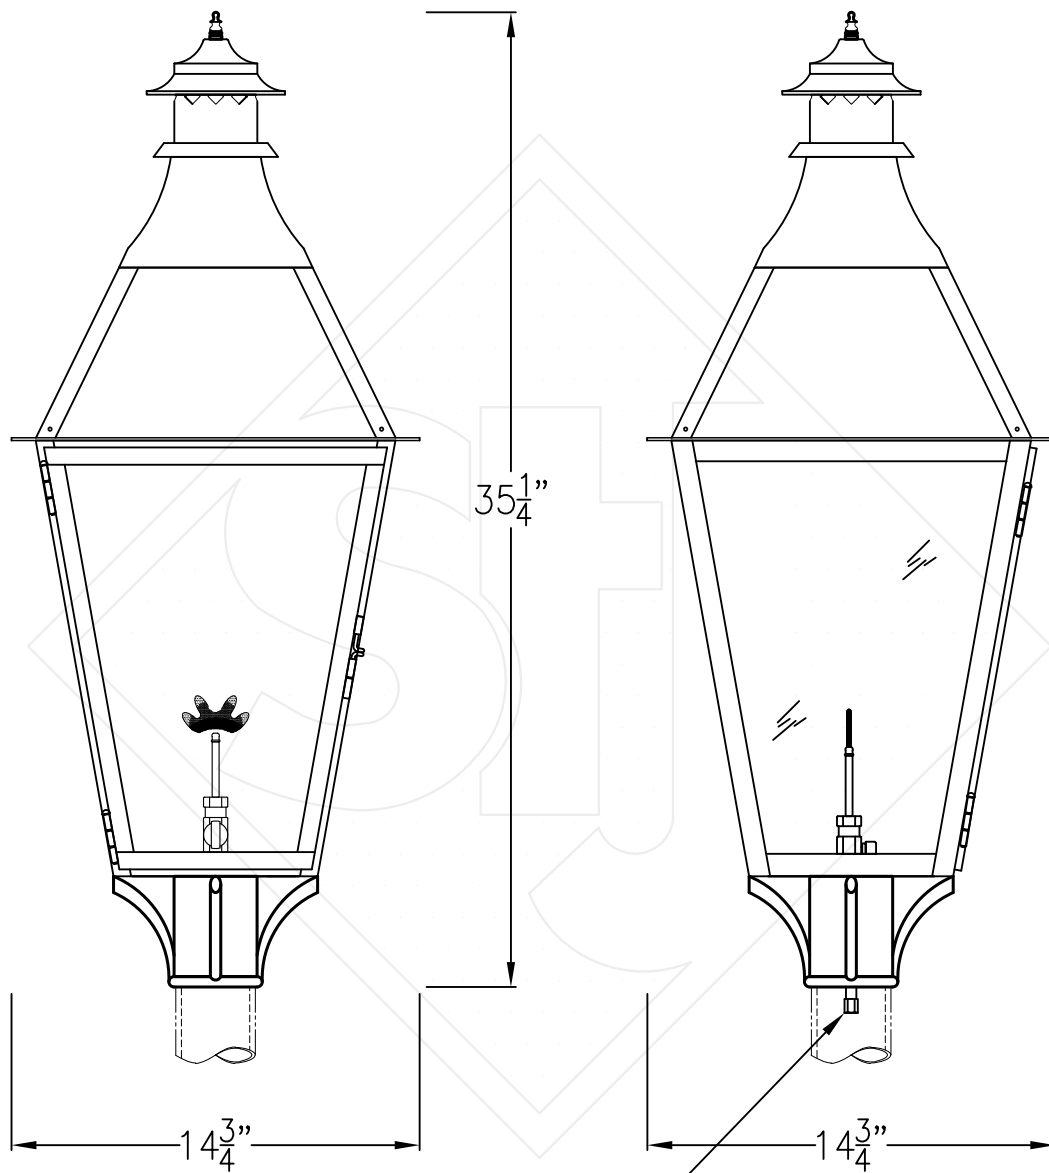

# CHESAPEAKE LARGE COPPER POST MOUNT

Available w/ Solid or Glass Top

Front View

Side View

Fits over 3" post  
1/4" Female Flare Fitting

Lights are hand crafted  
Dimensions may vary by 1/4"