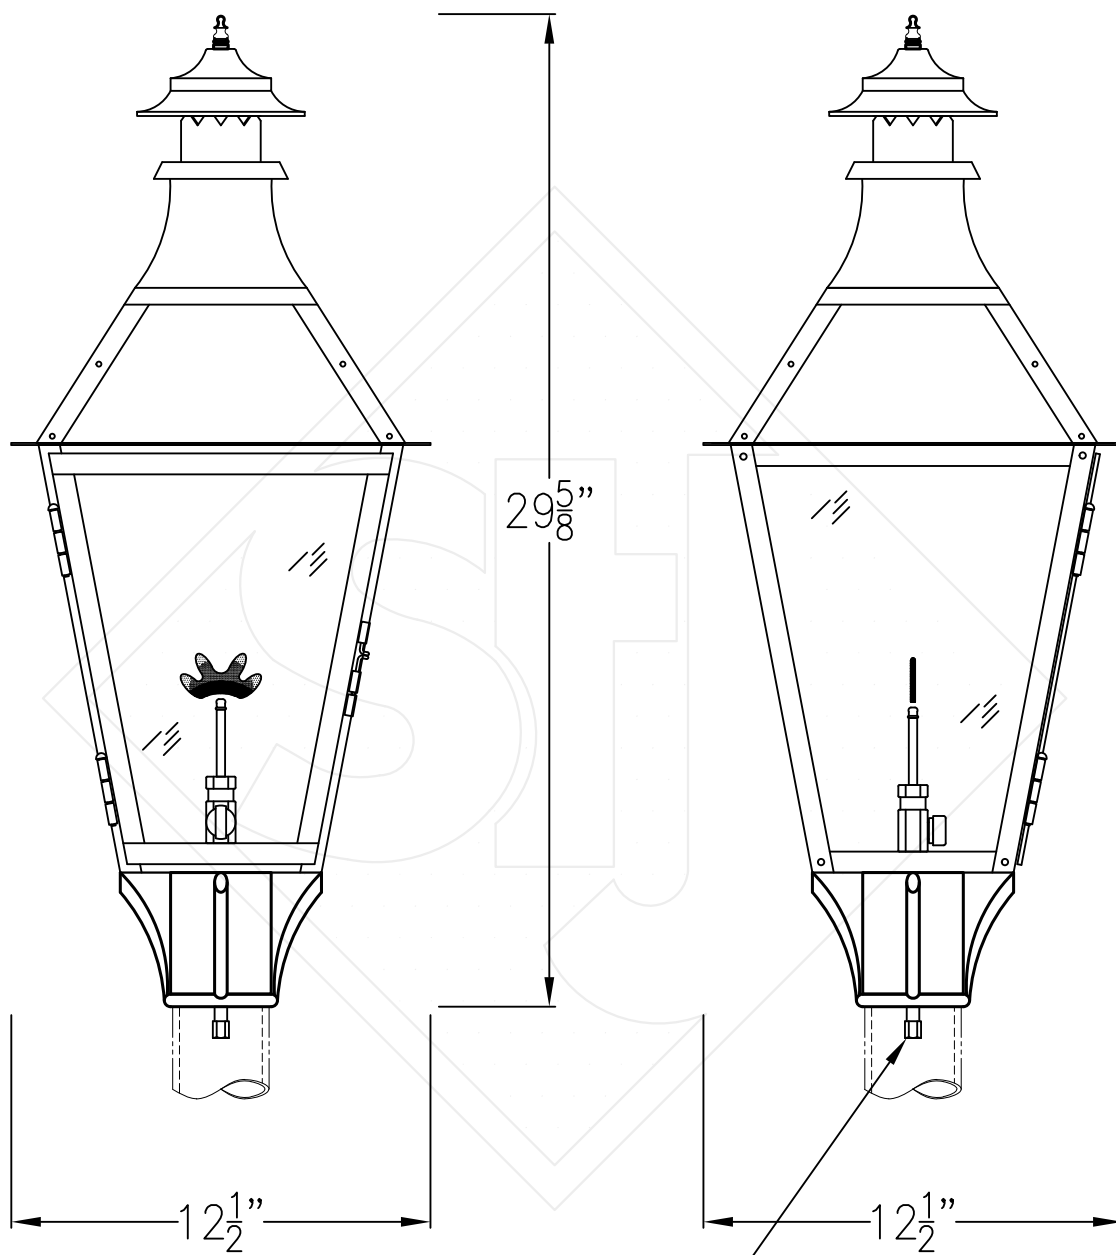

CHESAPEAKE MEDIUM COPPER POST MOUNT

Available w/ Solid or
Glass Top

Front View

Side View

Fits over 3" post
1/4" Female Flare Fitting

Lights are hand crafted
Dimensions may vary by 1/4"