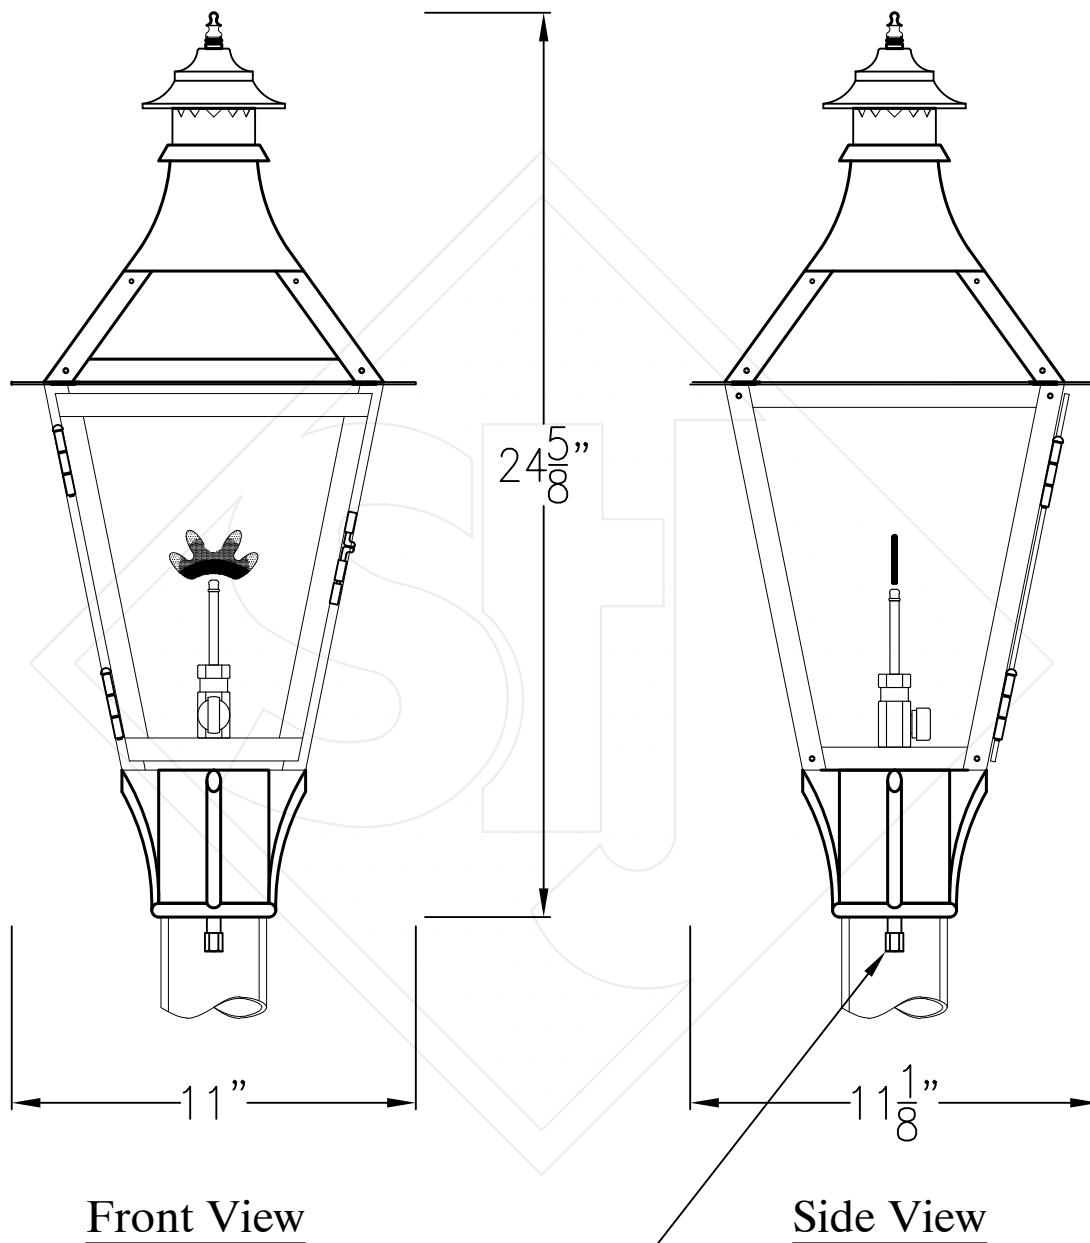

CHESAPEAKE SMALL COPPER POST MOUNT

Available in Solid or
Glass Top

Front View

Side View

Fits over 3" Post
1/4" Female Flare Fitting

Lights are hand crafted
Dimensions may vary by 1/4"