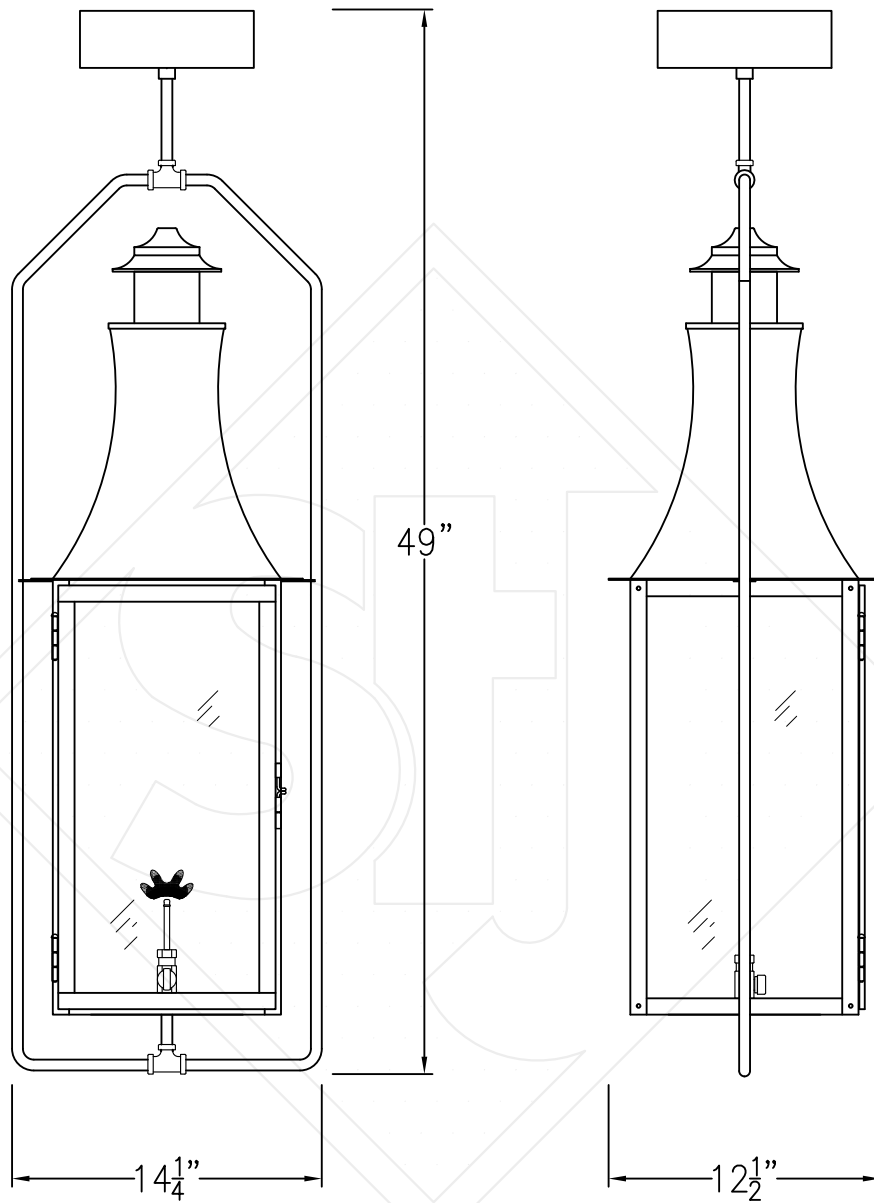

# MADISON LARGE YOKE (CEILING) BRACKET

Shortest Height 49"

Front View

Side View

Ceiling Mount

Lights are hand crafted  
Dimensions may vary by 1/4"