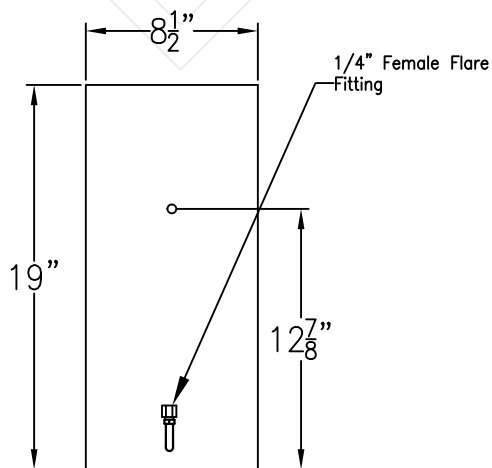

MADISON MEDIUM COPPER WALL BRACKET

Lights are hand crafted
Dimensions may vary by 1/4"

Backplate