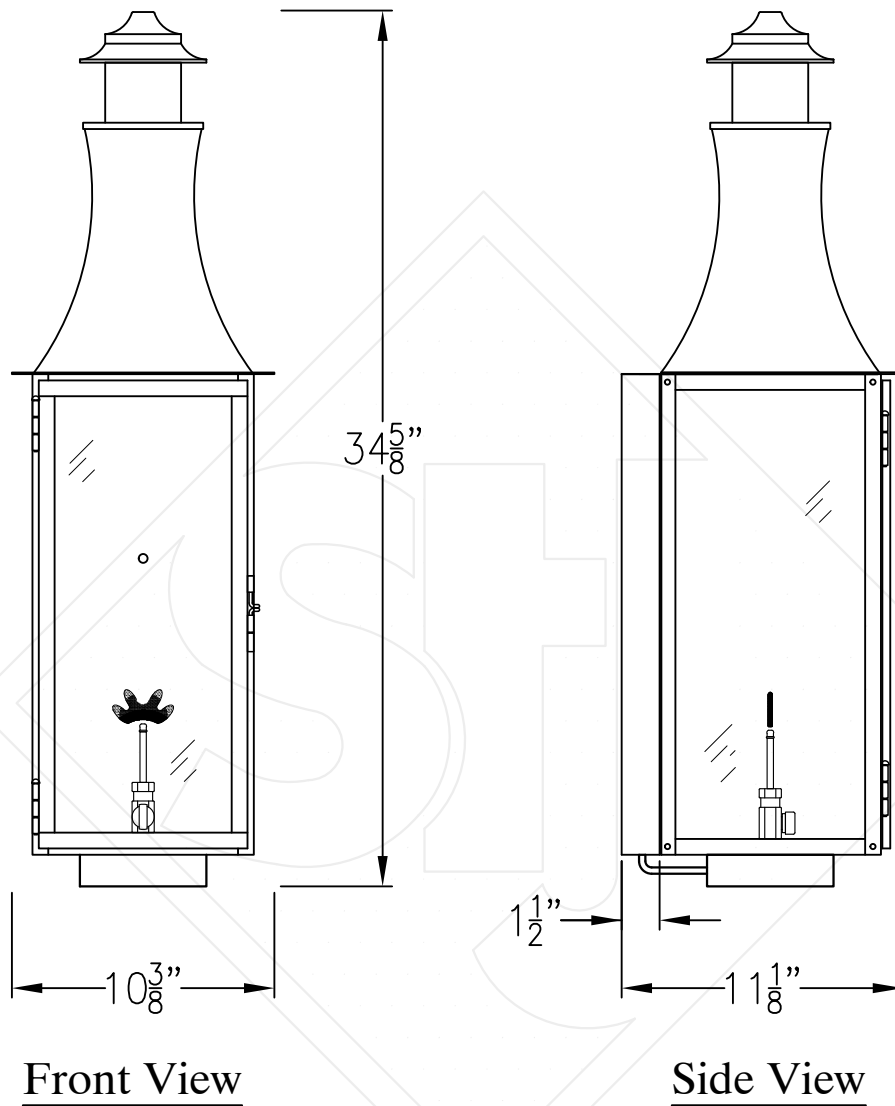

MADISON MEDIUM COPPER WALL BRACKET

Lights are hand crafted
Dimensions may vary by 1/4"

Backplate