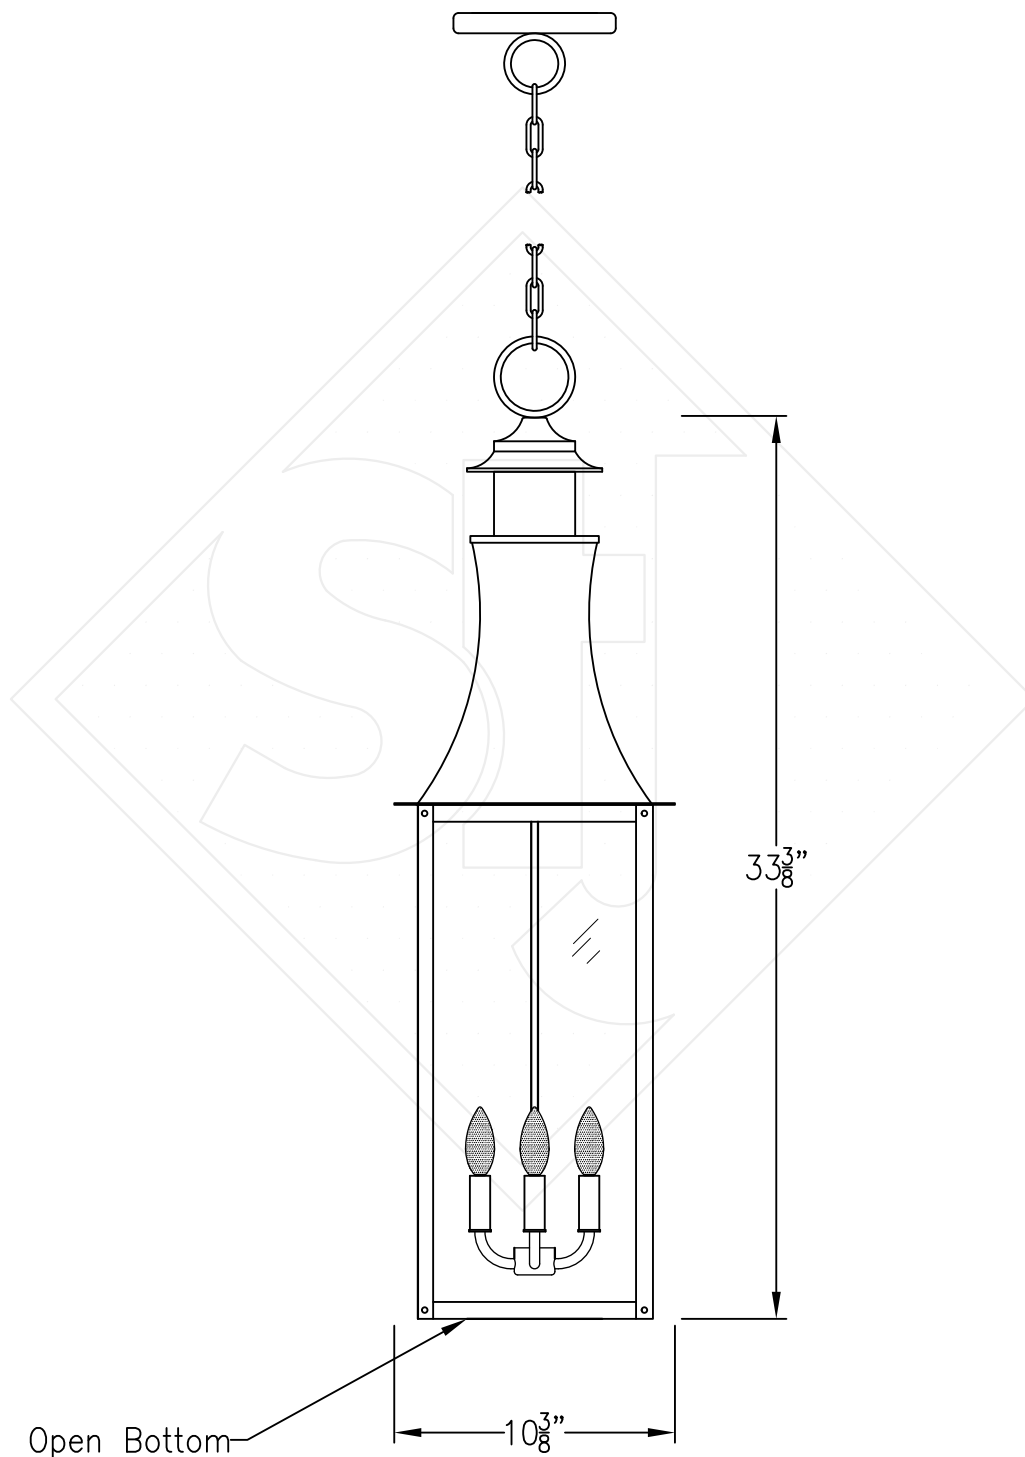

MADISON MEDIUM CHAIN HUNG PENDANT

Comes standard w/
6' of chain

Front View

Lights are hand crafted
Dimensions may vary by 1/4"