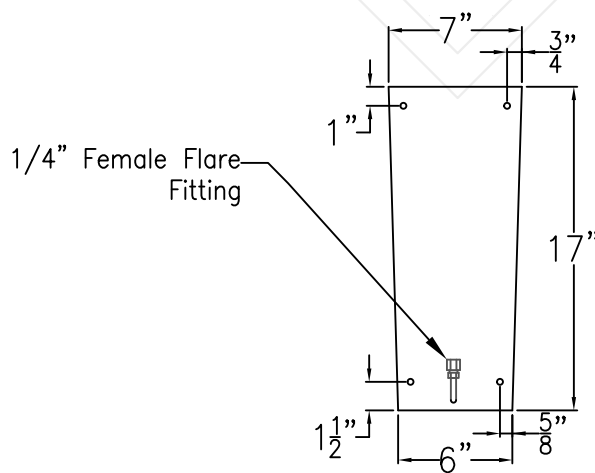

MAGNOLIA LARGE COPPER WALL BRACKET

Available w/ Solid
or Glass Top

Front View

Side View

Backplate

Lights are hand crafted
Dimensions may vary by 1/4"