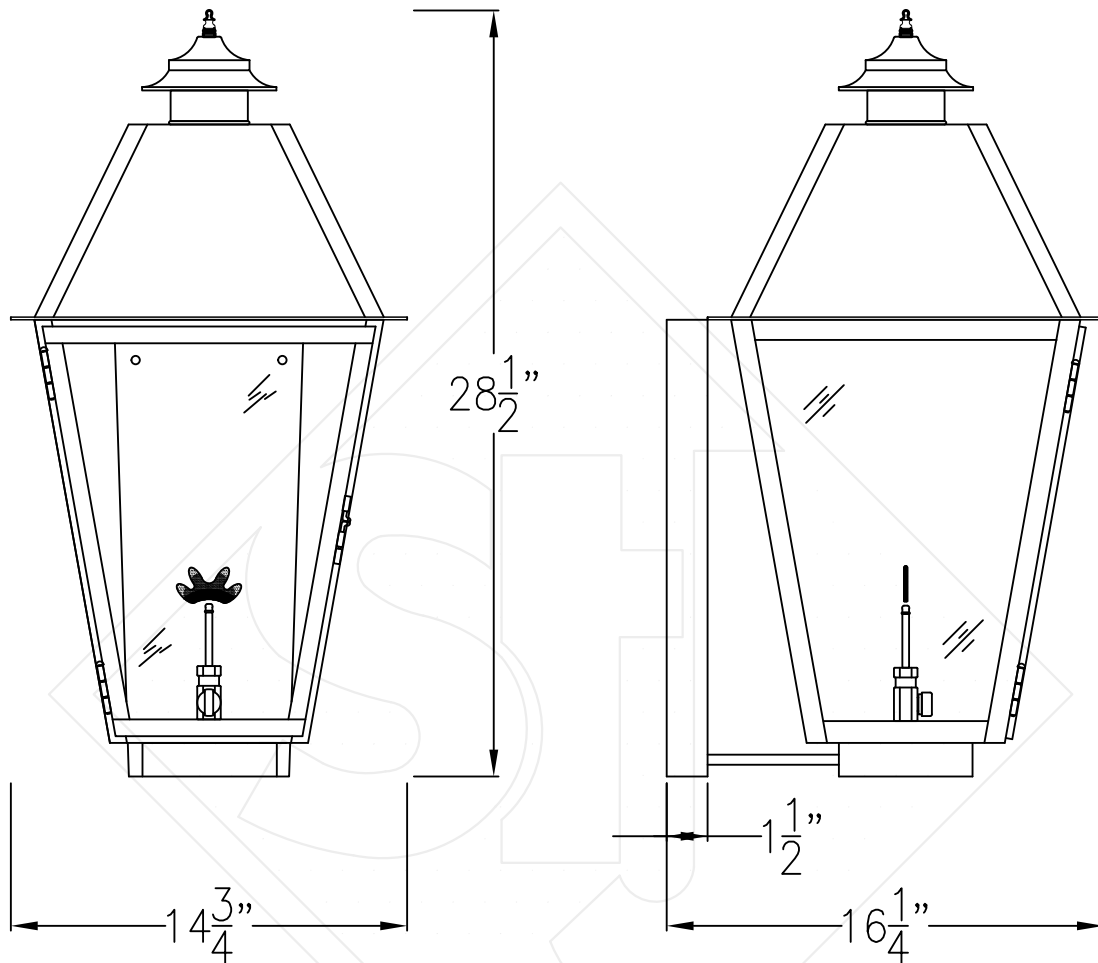

MAGNOLIA LARGE COPPER WALL BRACKET

Available w/ Solid
or Glass Top

Front View

Side View

Backplate

Lights are hand crafted
Dimensions may vary by 1/4"