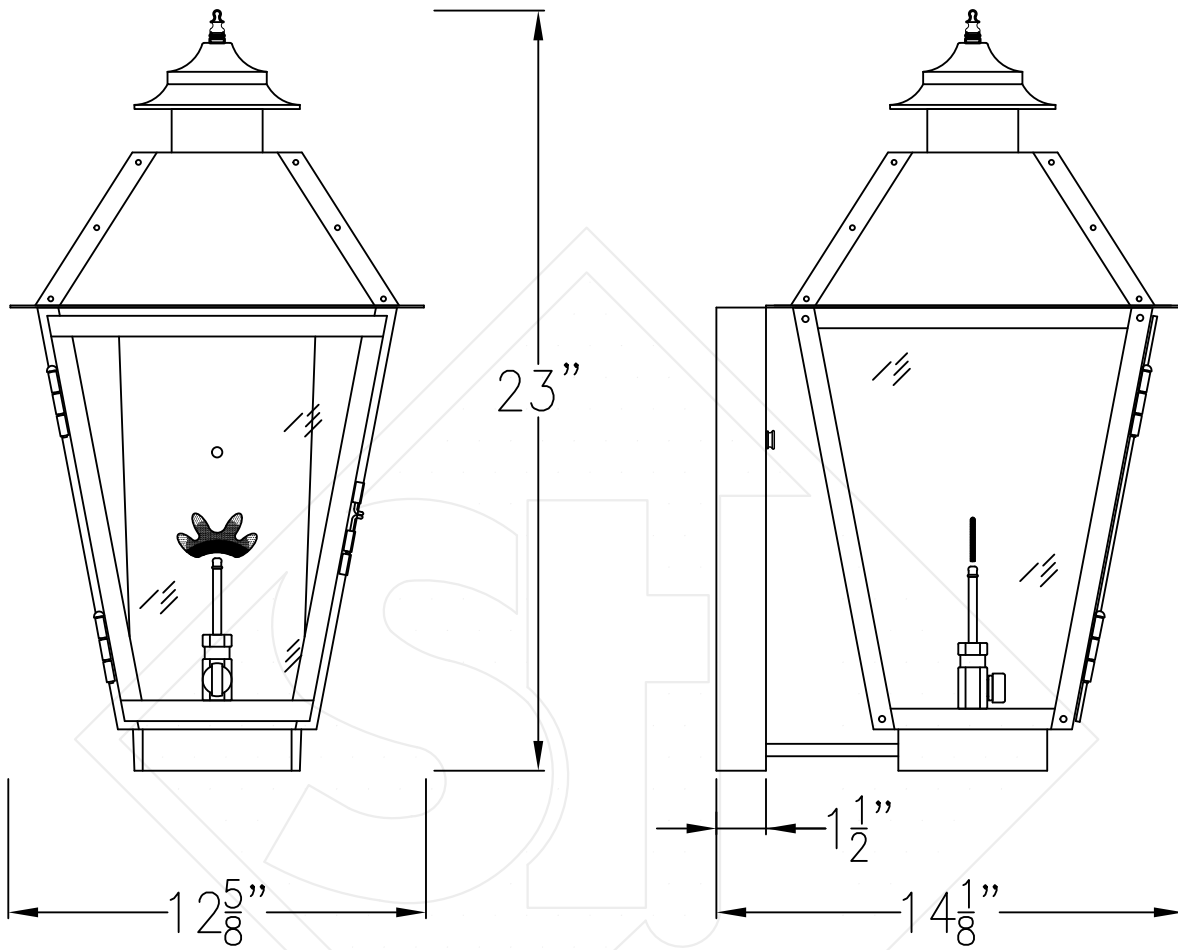

# MAGNOLIA MEDIUM COPPER WALL BRACKET

Available w/ Solid or  
Glass Top

Front View

Side View

Backplate

Lights are hand crafted  
Dimensions may vary by 1/4"