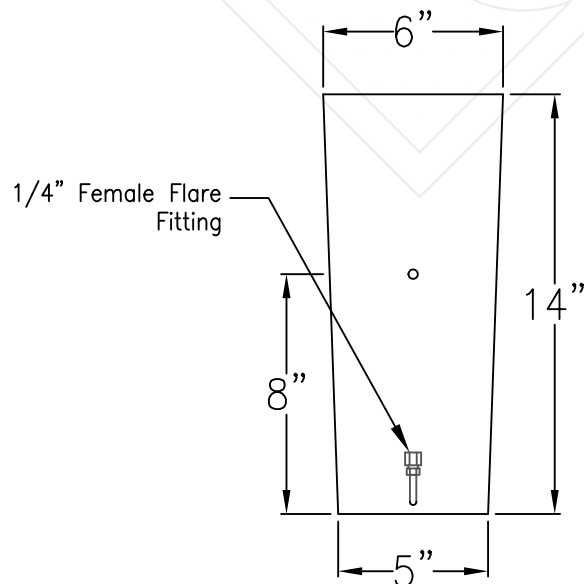

# MAGNOLIA MEDIUM COPPER WALL BRACKET

Available w/ Solid or  
Glass Top

Front View

Side View

Backplate

Lights are hand crafted  
Dimensions may vary by 1/4"