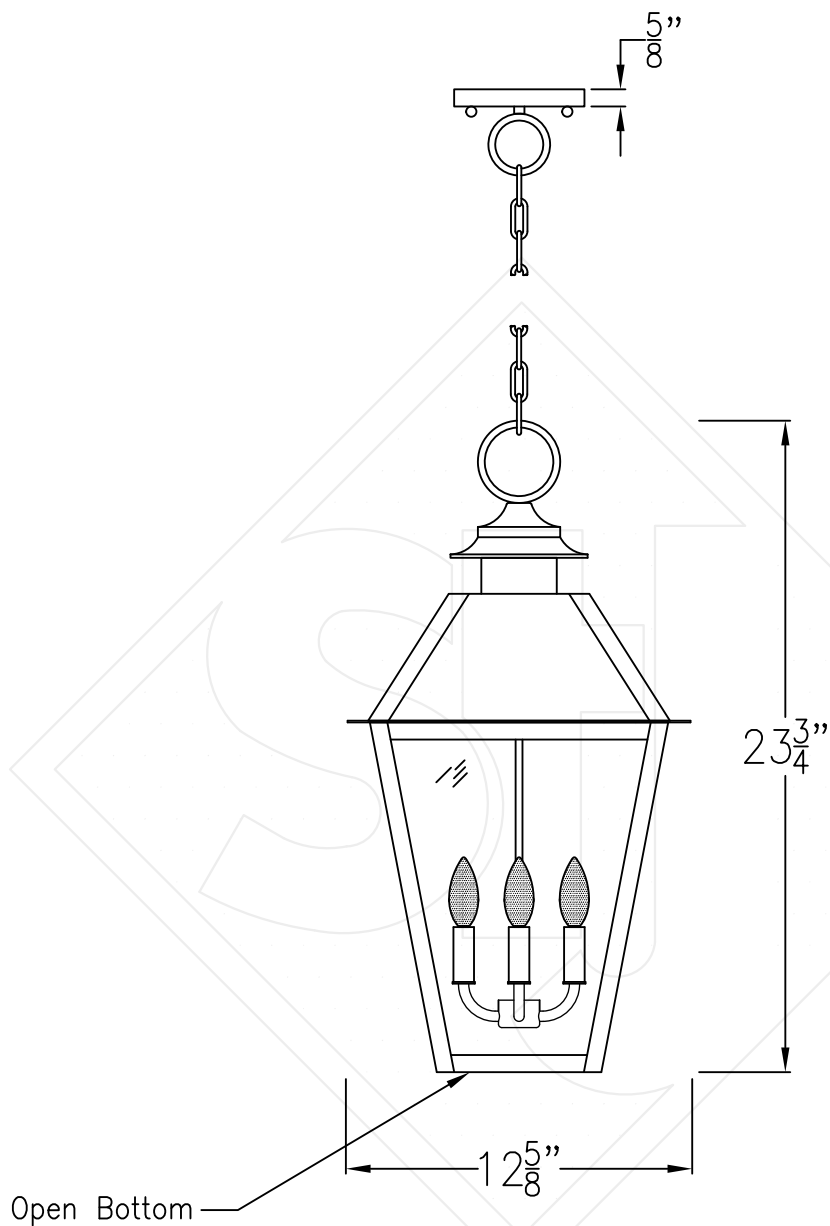

MAGNOLIA MEDIUM CHAIN HUNG PENDANT

Available w/ Solid
or glass Top
Comes standard w/
6' of chain

Front View

Ceiling Canopy

Lights are hand crafted
Dimensions may vary by 1/4"