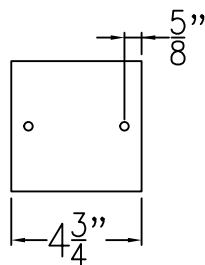

MAGNOLIA MEDIUM CHAIN HUNG PENDANT

Available w/ Solid
or glass Top
Comes standard w/
6' of chain

Front View

Ceiling Canopy

Lights are hand crafted
Dimensions may vary by 1/4"