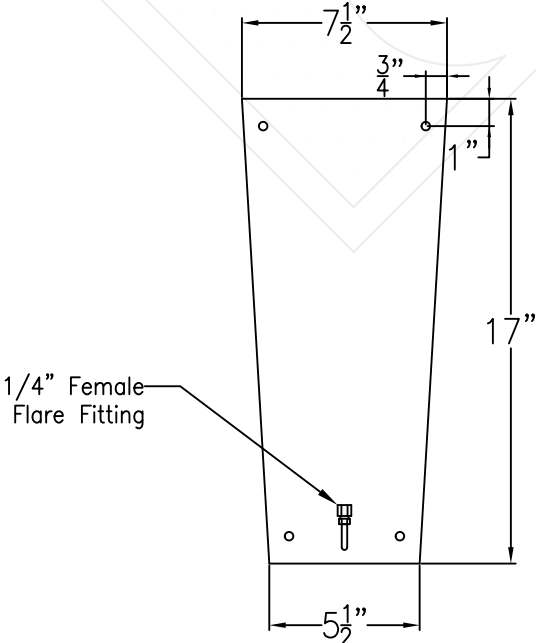

# NATCHEZ LARGE COPPER WALL BRACKET

Available w/ Solid or  
Glass Top

Front View

Side View

Backplate

Lights are hand crafted  
Dimensions may vary by  $\frac{1}{4}$ "