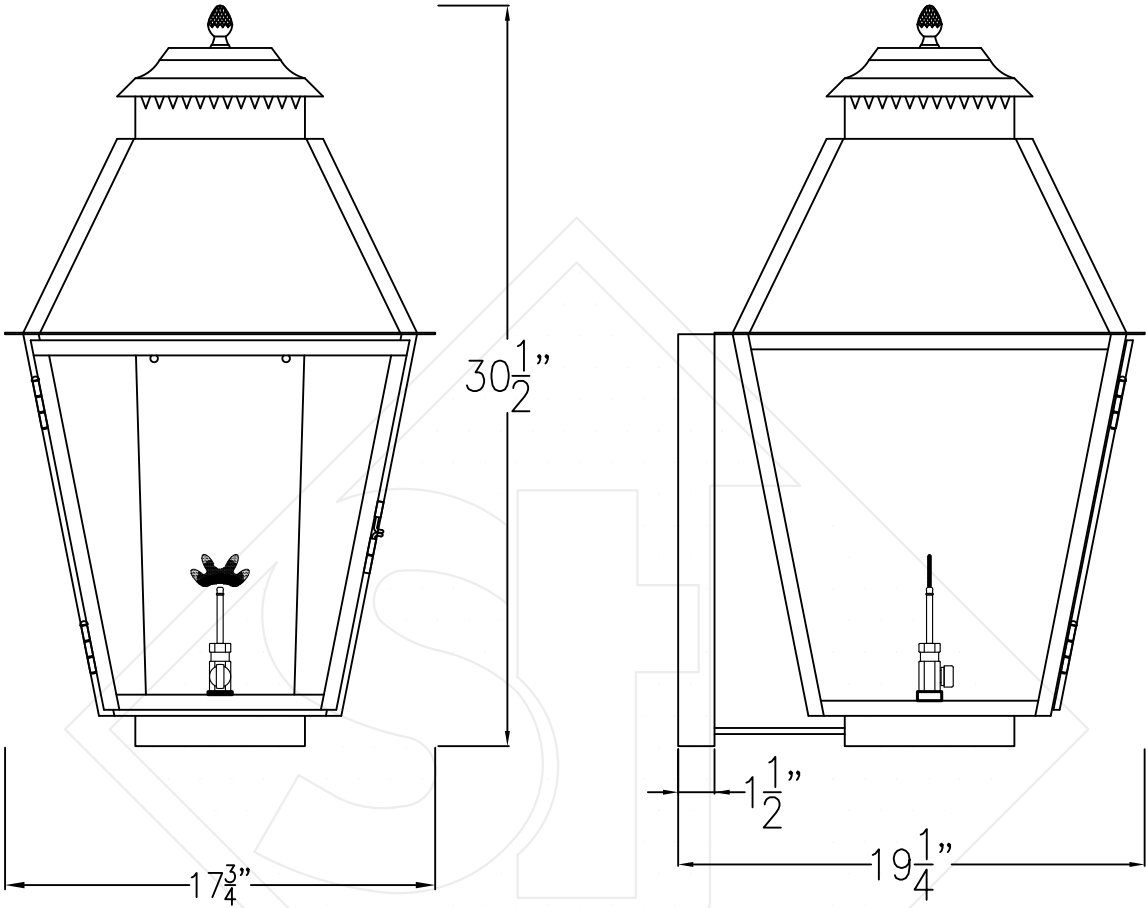

# NATCHEZ LARGE COPPER WALL BRACKET

Available w/ Solid or  
Glass Top

Front View

Side View

Backplate

Lights are hand crafted  
Dimensions may vary by  $\frac{1}{4}$ "