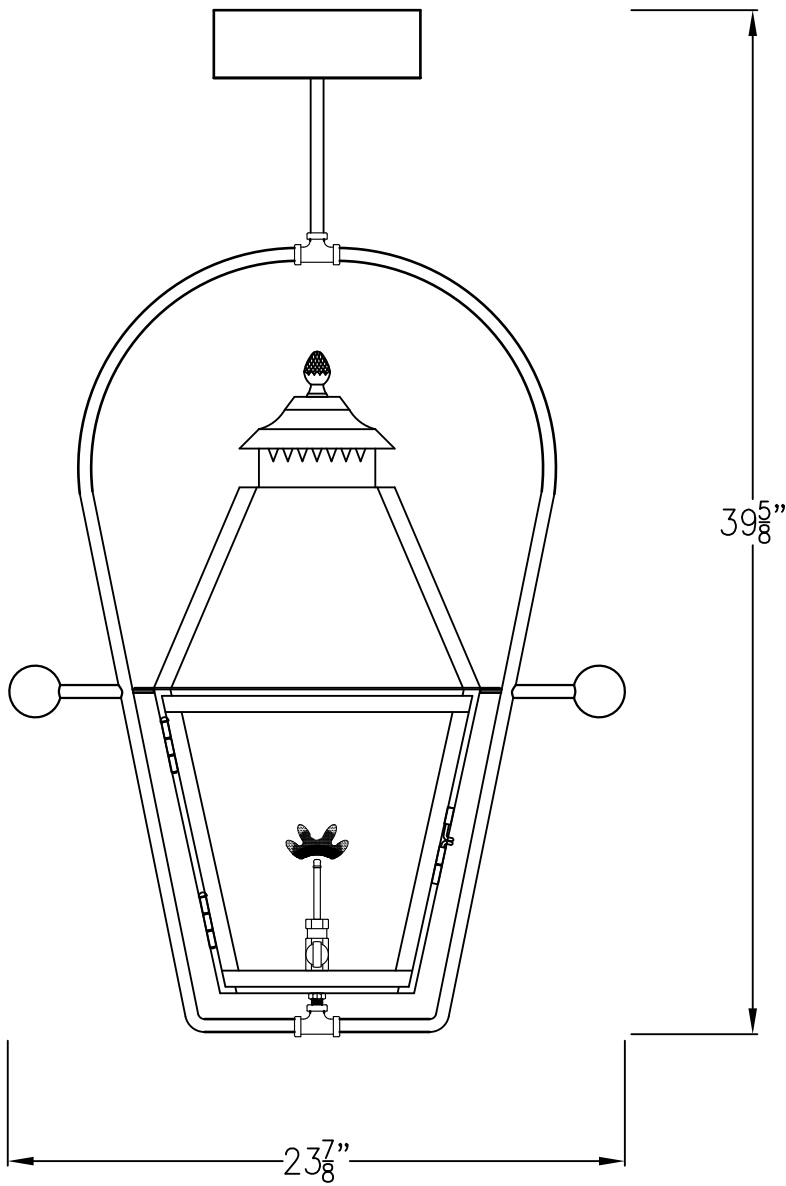

NATCHEZ MEDIUM
CEILING FULL YOKE

Available w/ Solid or
Glass Top

Front View

Side View

Ceiling Mount

Lights are hand crafted
Dimensions may vary by 1/4"