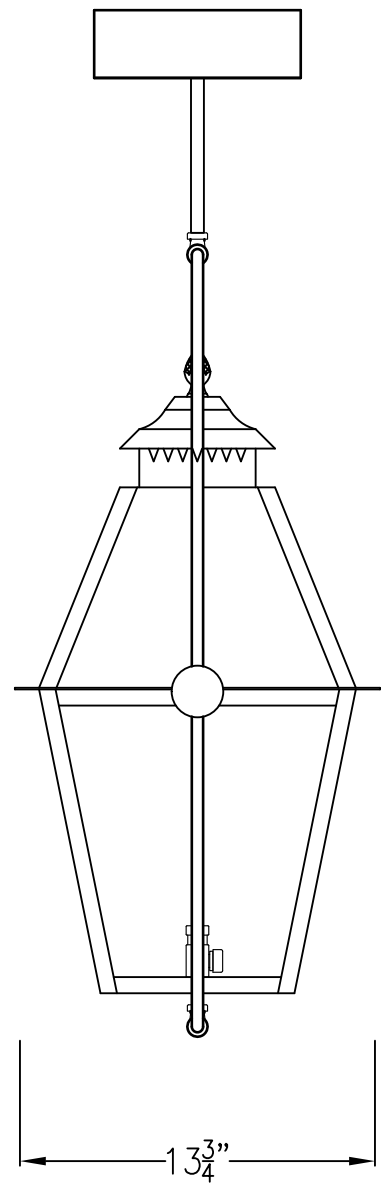

NATCHEZ MEDIUM
CEILING FULL YOKE

Available w/ Solid or
Glass Top

Front View

Side View

Ceiling Mount

Lights are hand crafted
Dimensions may vary by 1/4"