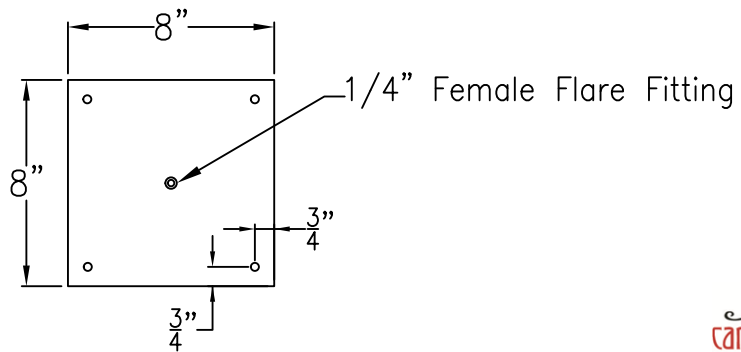

NATCHEZ MEDIUM
CEILING FULL YOKE

Available w/ Solid or
Glass Top

Front View

Side View

Ceiling Mount

Lights are hand crafted
Dimensions may vary by 1/4"