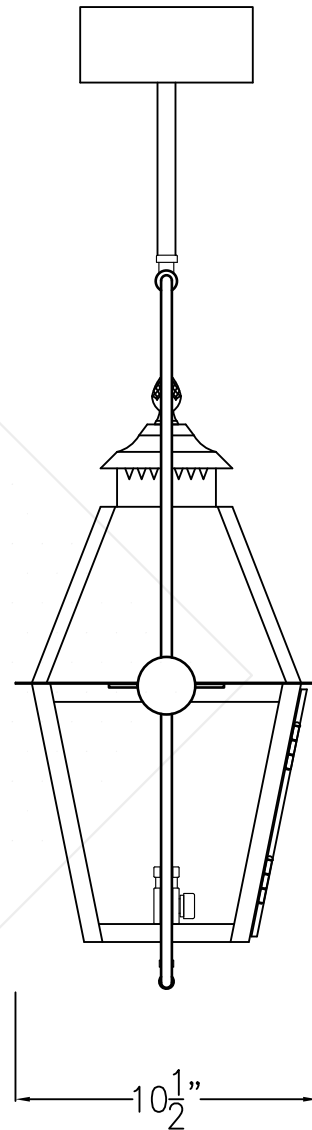

# NATCHEZ SMALL CEILING FULL YOKE

Shortest Height 30 1/8"  
Available w/ Solid or  
Glass Top

Front View

Side View

Ceiling Mount

Lights are hand crafted  
Dimensions may vary by 1/4"