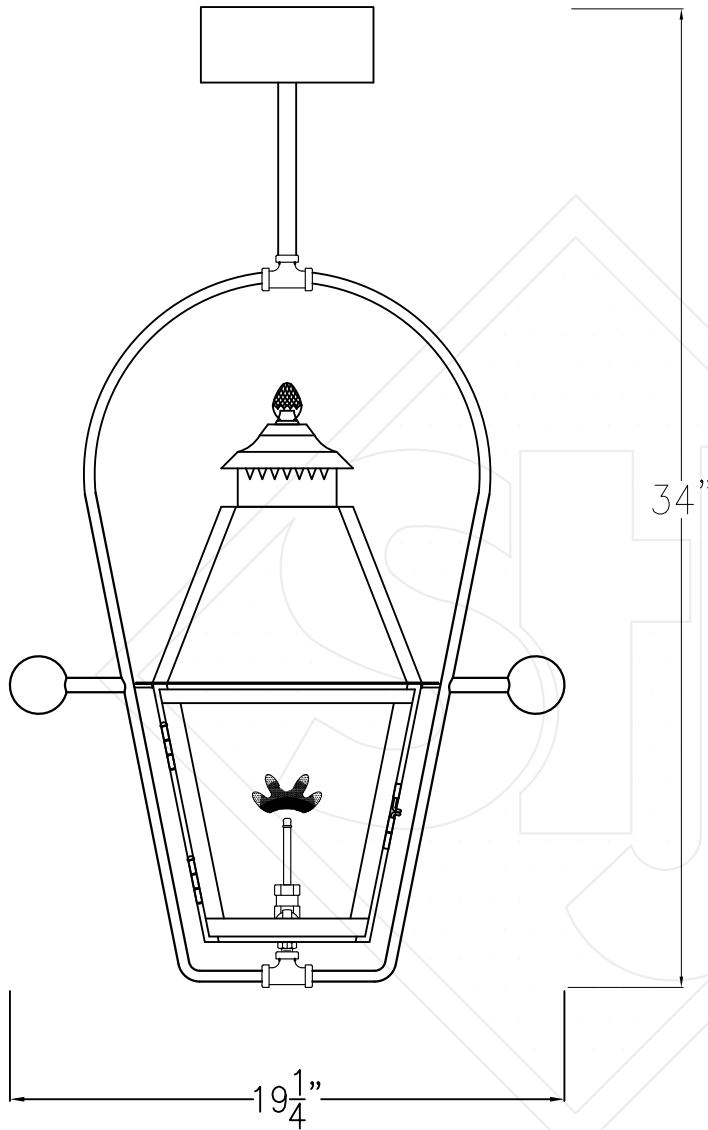

# NATCHEZ SMALL CEILING FULL YOKE

Shortest Height 30 1/8"  
Available w/ Solid or  
Glass Top

Front View

Side View

Ceiling Mount

Lights are hand crafted  
Dimensions may vary by 1/4"