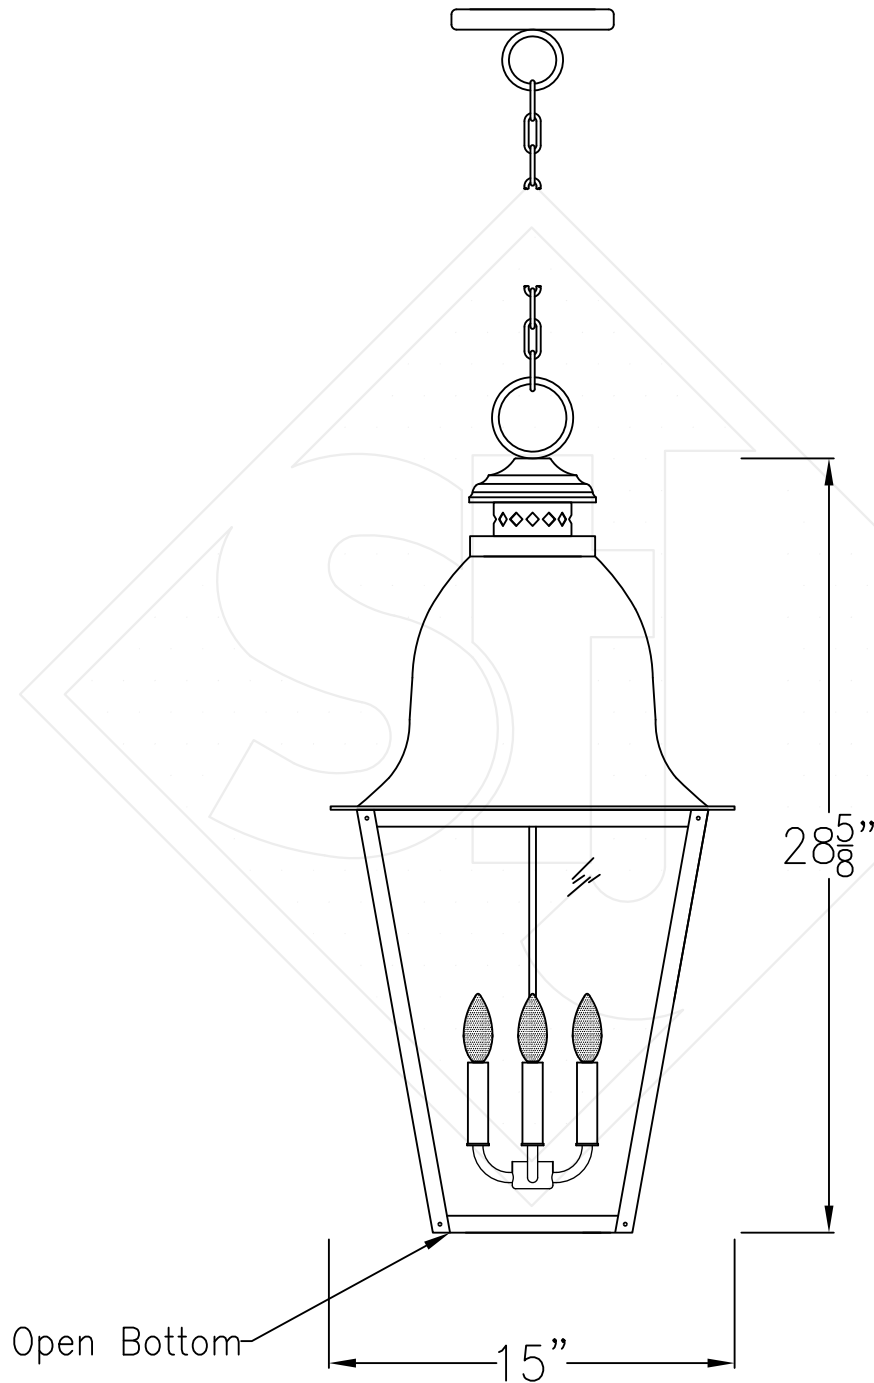

QUEBEC LARGE CHAIN HUNG PENDANT

Comes standard w/ 6' of
chain

Front View

Lights are hand crafted
Dimensions may vary by 1/4"