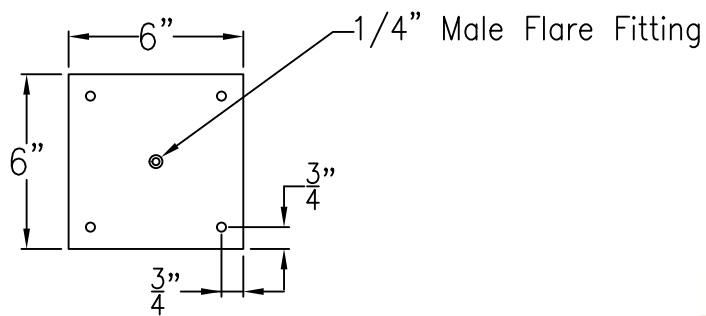

QUEBEC MEDIUM HALF (CEILING) YOKE

Shortest Height $35 \frac{3}{4}$ "

Front View

Side View

Ceiling Mount

Lights are hand crafted
Dimensions may vary by $\frac{1}{4}$ "