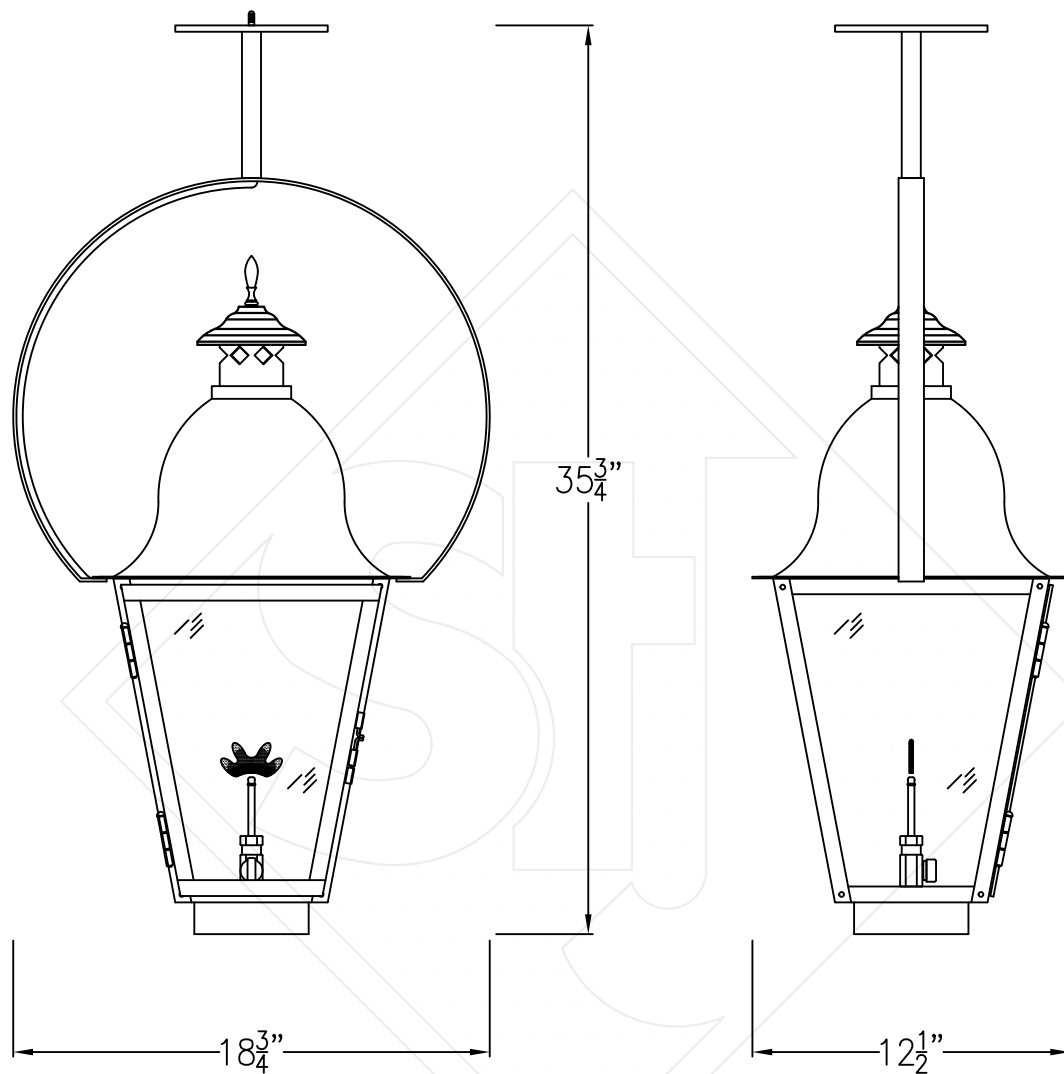

QUEBEC MEDIUM HALF (CEILING) YOKE

Shortest Height $35 \frac{3}{4}$ "

Front View

Side View

Ceiling Mount

Lights are hand crafted
Dimensions may vary by $\frac{1}{4}$ "