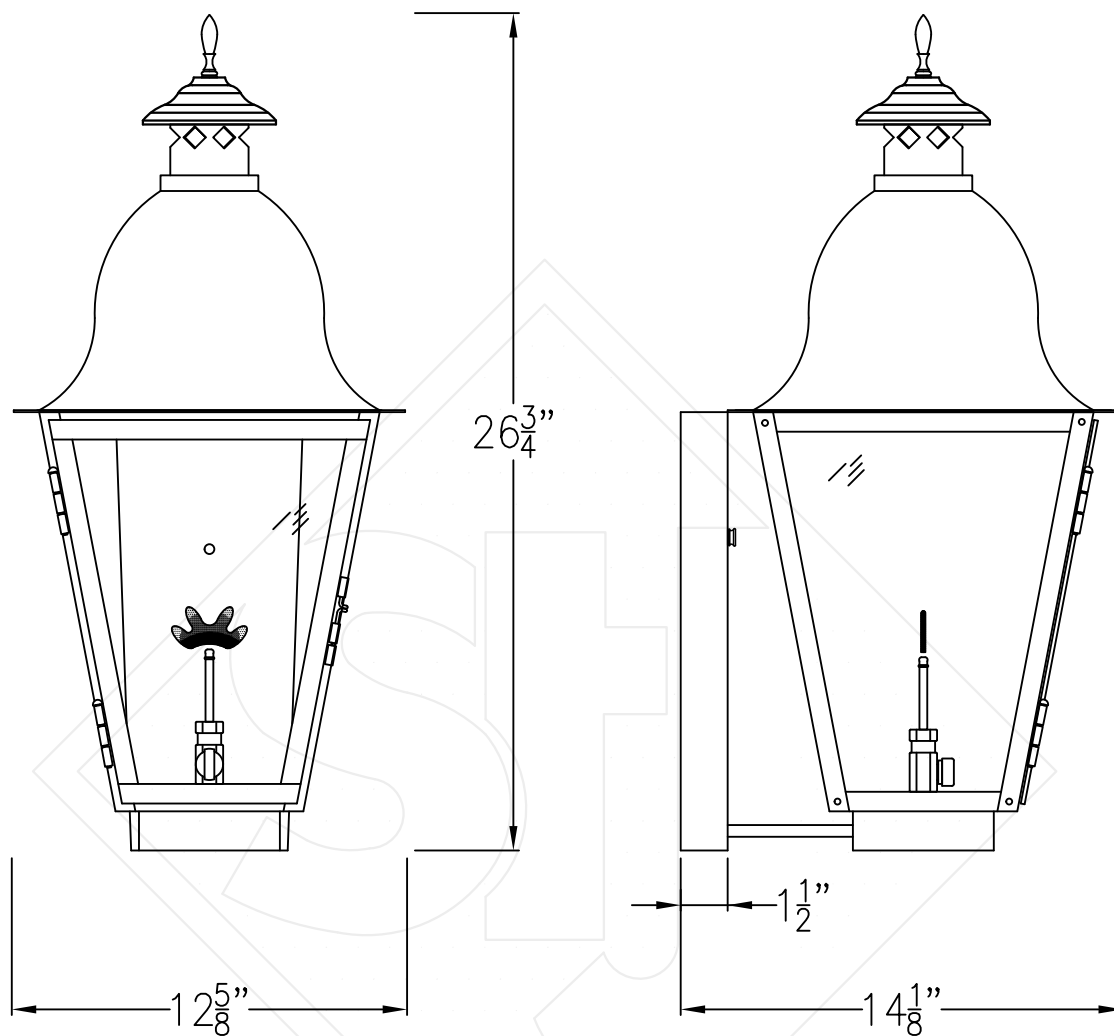

QUEBEC MEDIUM COPPER WALL BRACKET

Front View

Side View

Backplate

Lights are hand crafted
Dimensions may vary by $\frac{1}{4}$ "