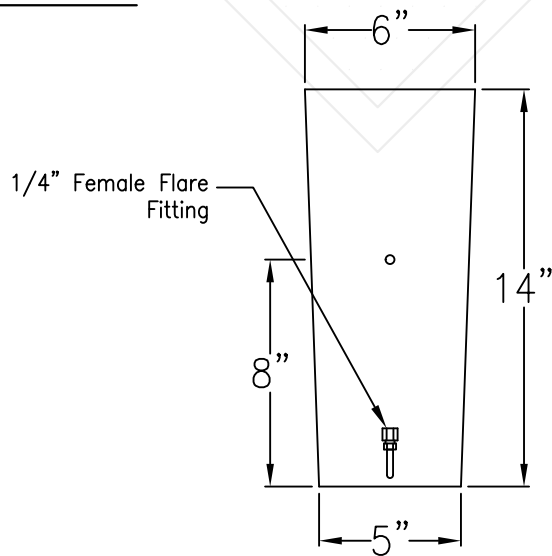

QUEBEC MEDIUM COPPER WALL BRACKET

Front View

Side View

Backplate

Lights are hand crafted
Dimensions may vary by $\frac{1}{4}$ "