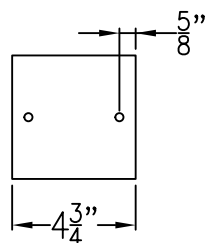

# QUEBEC MEDIUM CHAIN HUNG PENDANT

Comes standard w/ 6'  
of chain

Front View

Ceiling Canopy

Lights are hand crafted  
Dimensions may vary by 1/4"