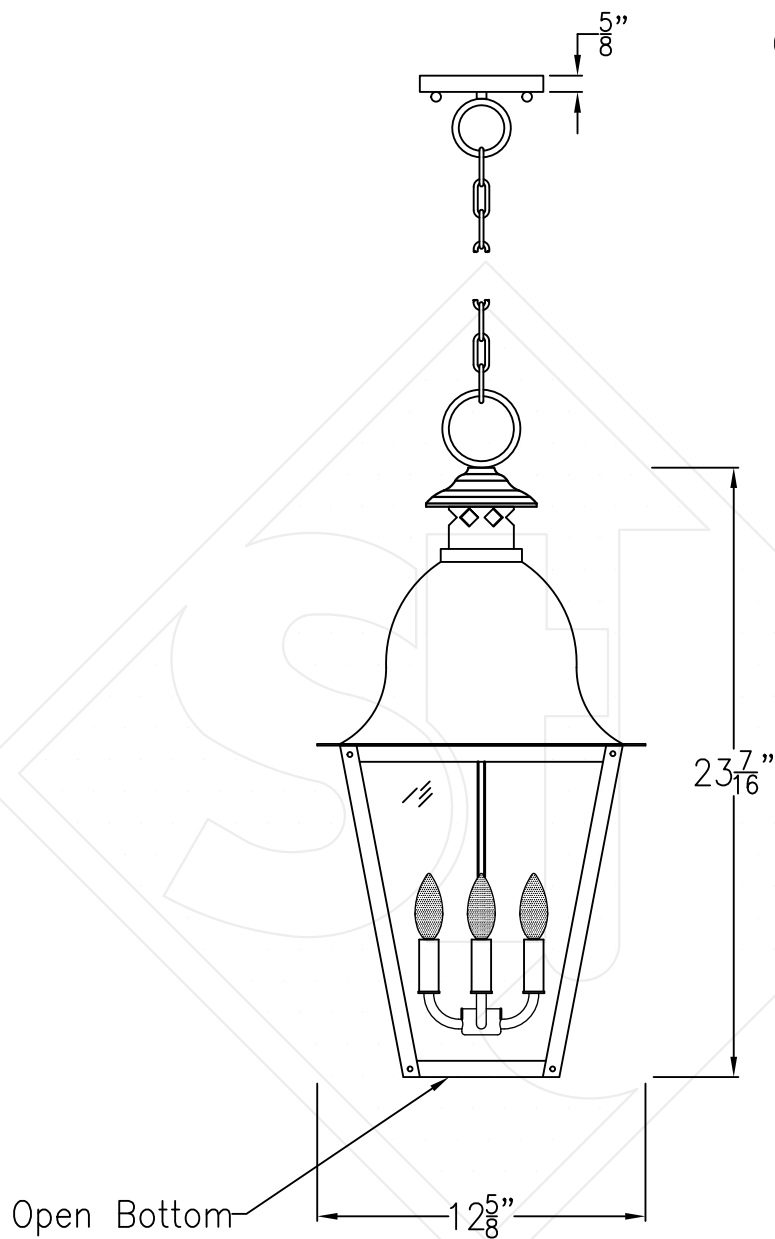

# QUEBEC MEDIUM CHAIN HUNG PENDANT

Comes standard w/ 6'  
of chain

Front View

Ceiling Canopy

Lights are hand crafted  
Dimensions may vary by 1/4"