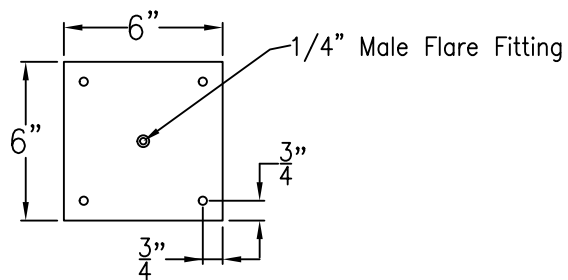

QUEBEC SMALL HALF YOKE

Shortest Height 31"

Front View

Side View

Ceiling Mount

Lights are hand crafted
Dimensions may vary by $1/4$ "