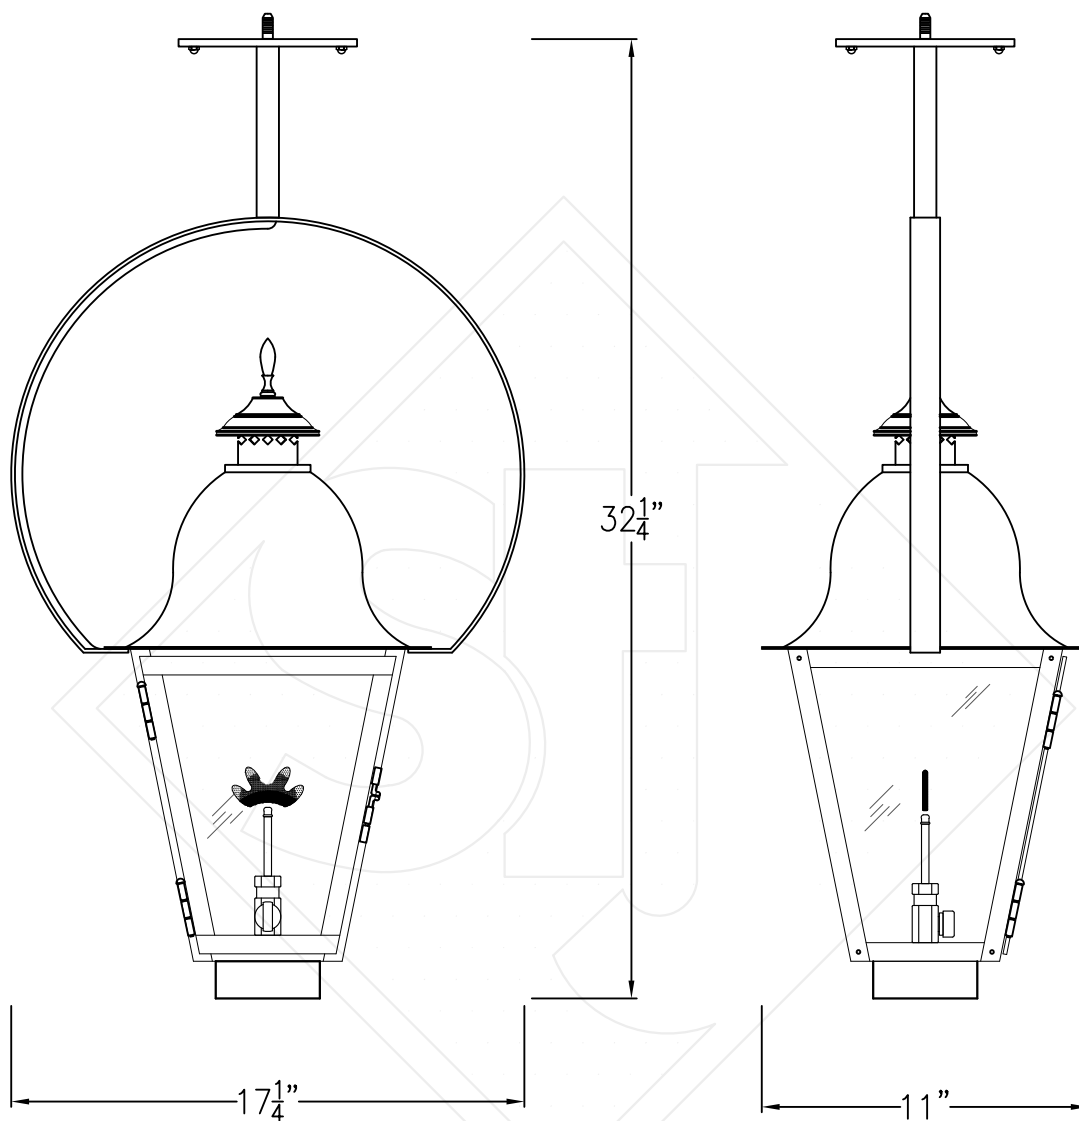

QUEBEC SMALL HALF YOKE

Shortest Height 31"

Front View

Side View

Ceiling Mount

Lights are hand crafted
Dimensions may vary by $1/4$ "