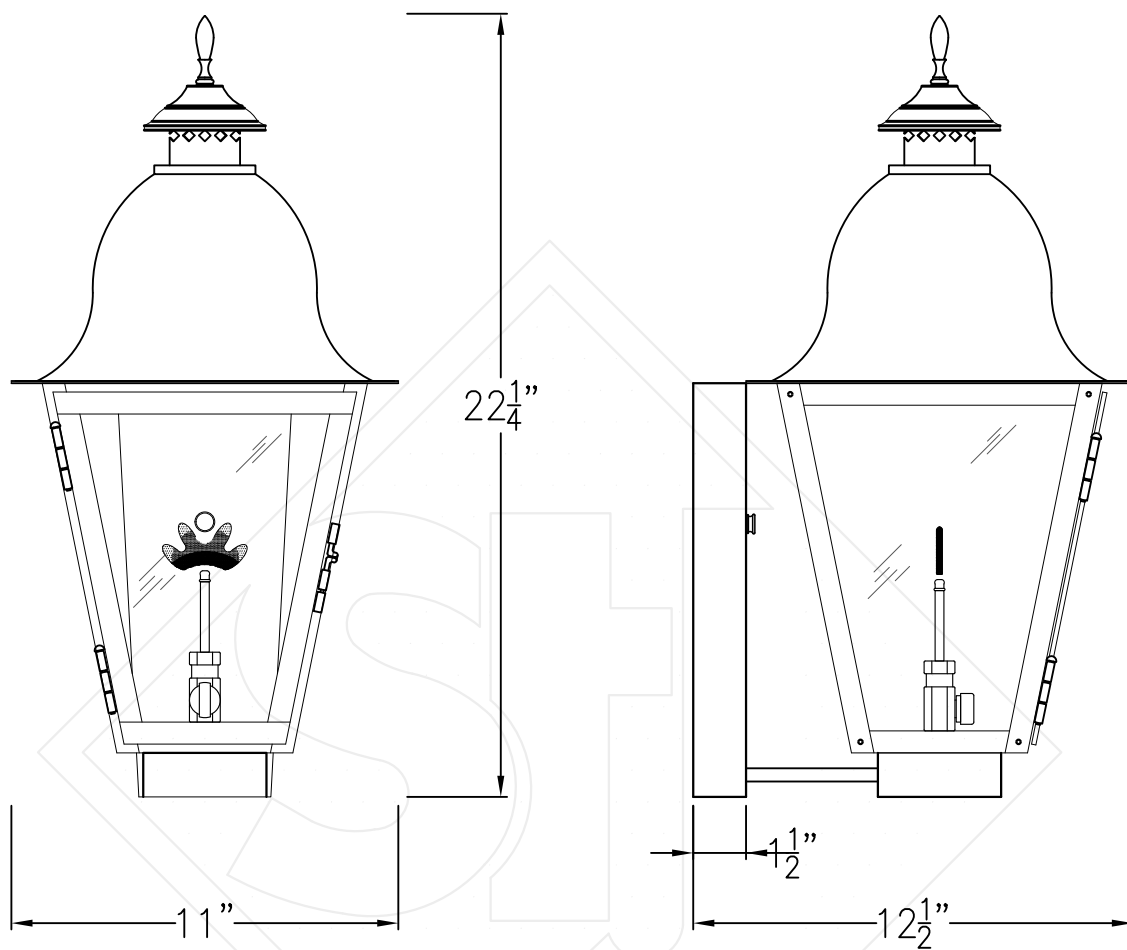

QUEBEC SMALL COPPER WALL MOUNT

Front View

Side View

Backplate

Lights are hand crafted
Dimensions may vary by 1/4"