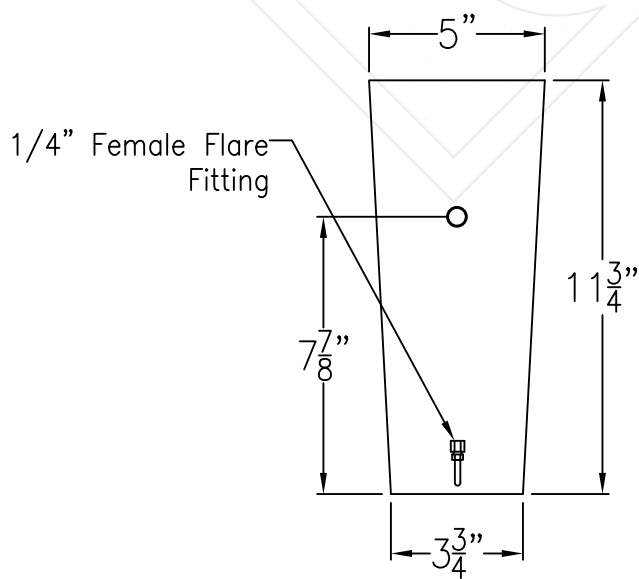

QUEBEC SMALL COPPER WALL MOUNT

Front View

Side View

Backplate

Lights are hand crafted
Dimensions may vary by 1/4"