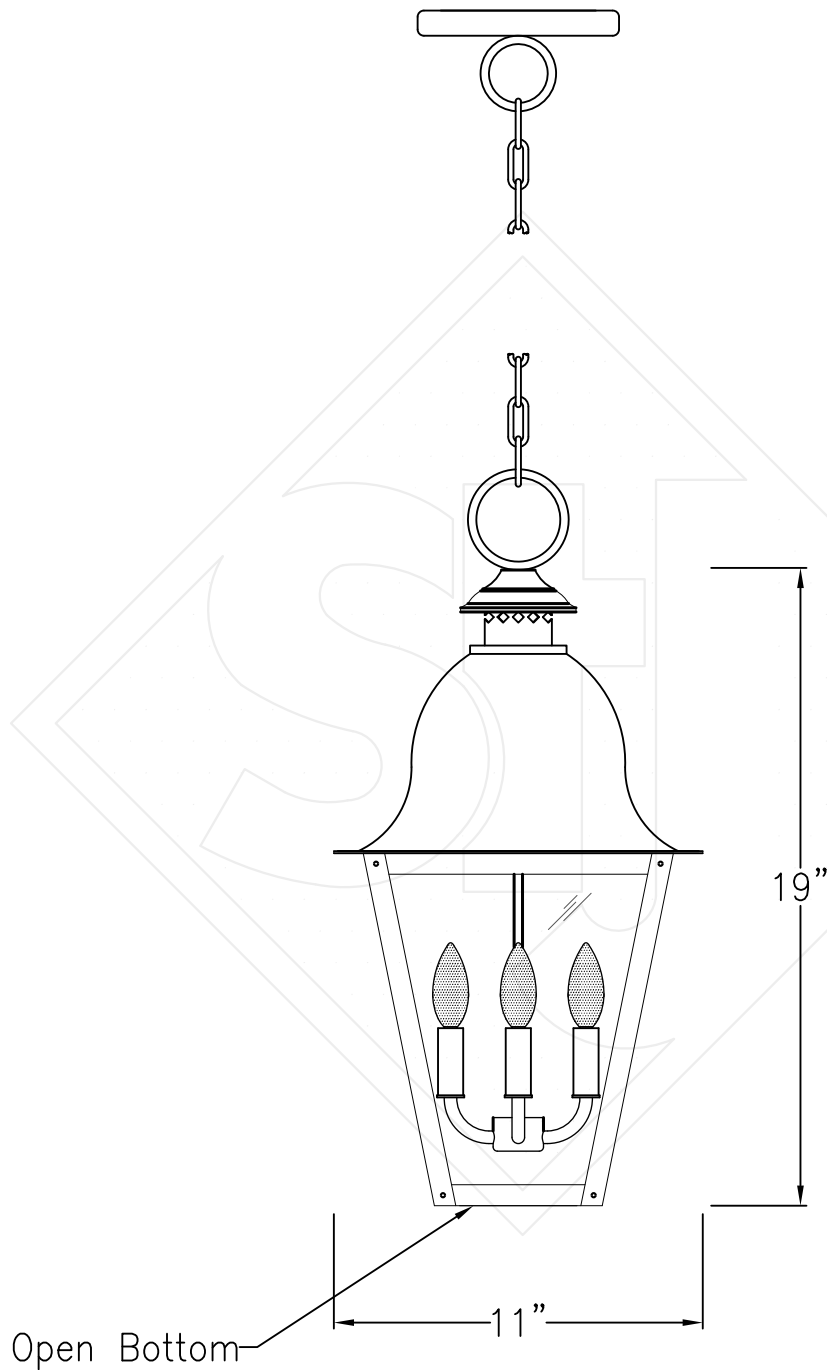

QUEBEC SMALL CHAIN HUNG PENDANT

Comes standard w/
6' of chain

Front View

Lights are hand crafted
Dimensions may vary by 1/4"