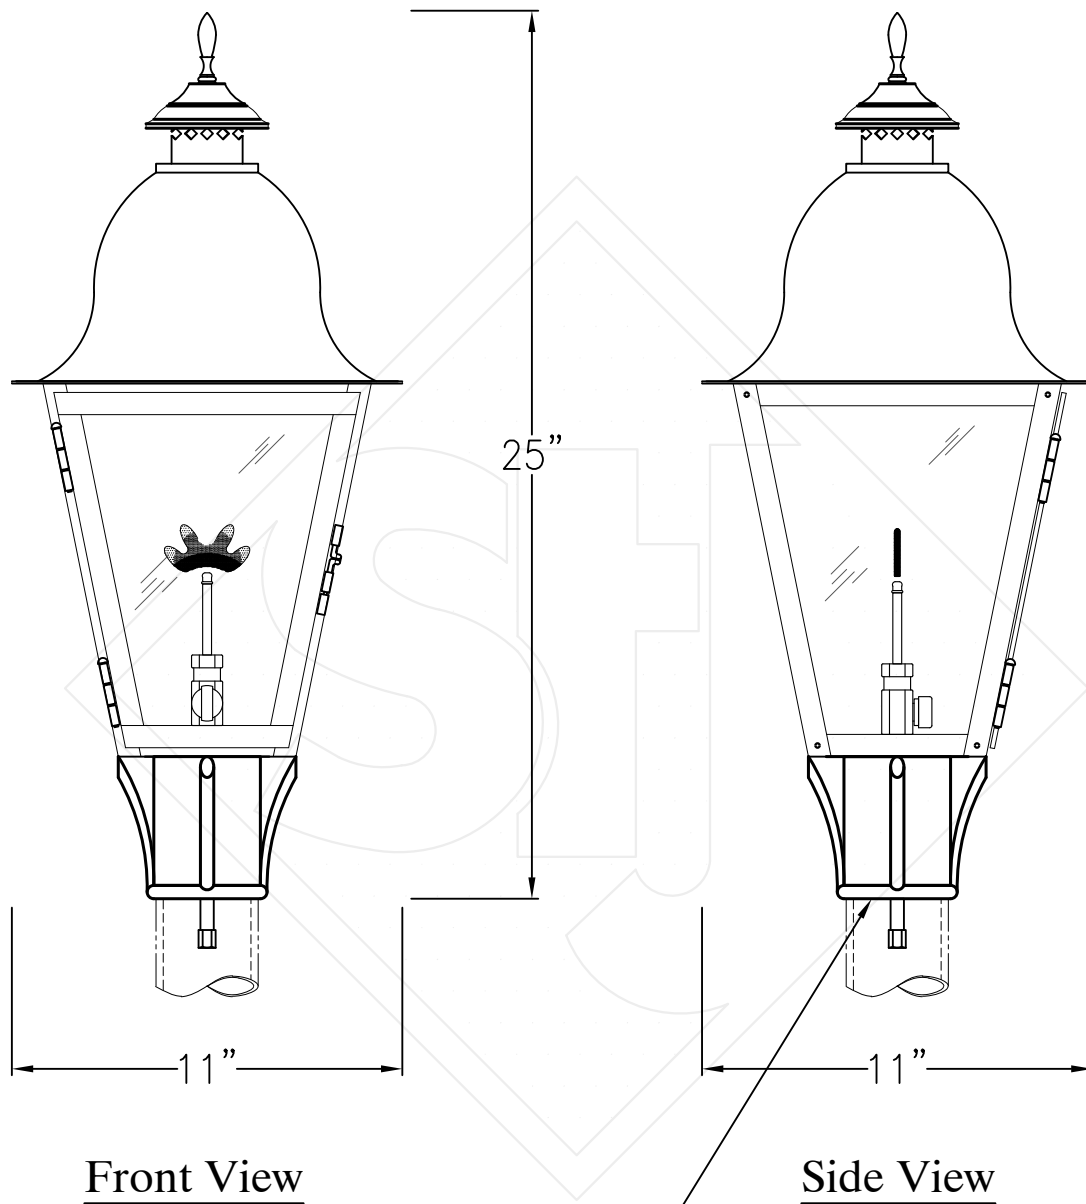

# QUEBEC SMALL COPPER POST MOUNT

Fits over 3" post  
1/4" Female Flare  
Fitting

Lights are hand crafted  
Dimensions may vary by 1/4"