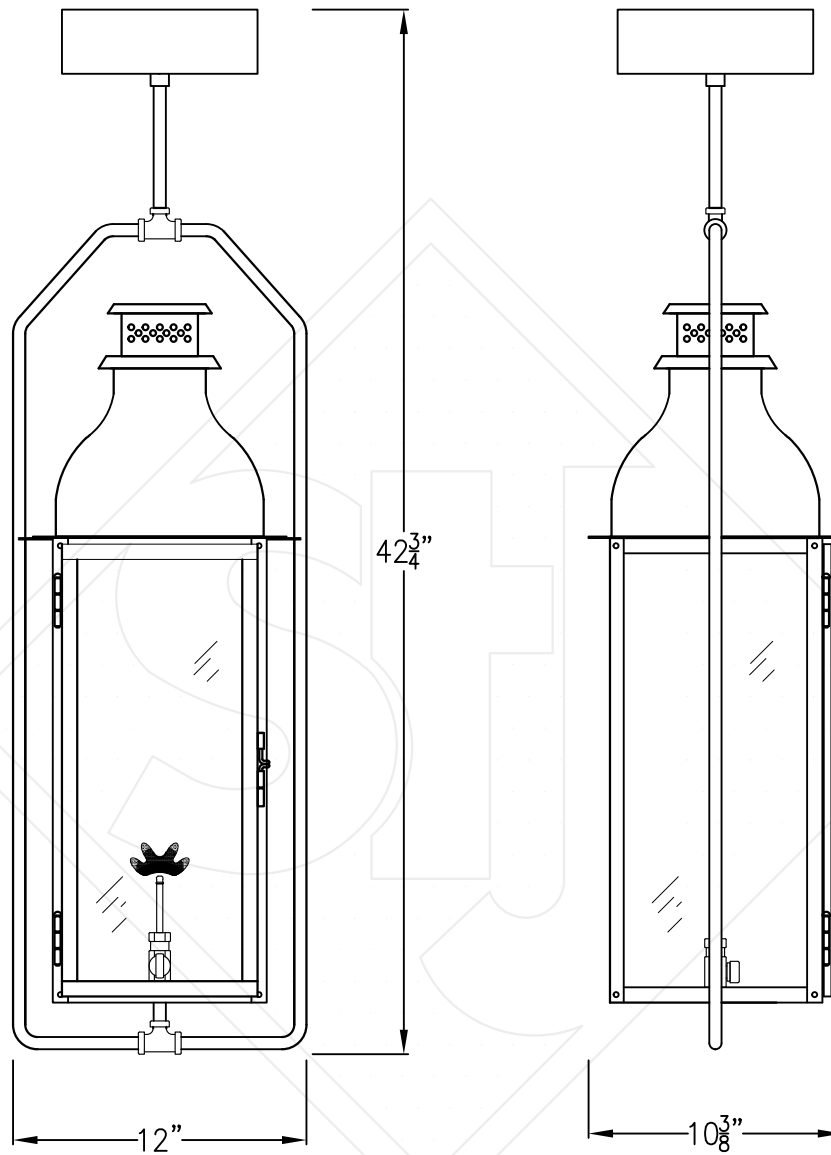

SARASOTA MEDIUM YOKE (CEILING) BRACKET

Shortest Height 42 $\frac{3}{4}$ "

Front View

Side View

Ceiling Mount

Lights are hand crafted
Dimensions may vary by 1/4"