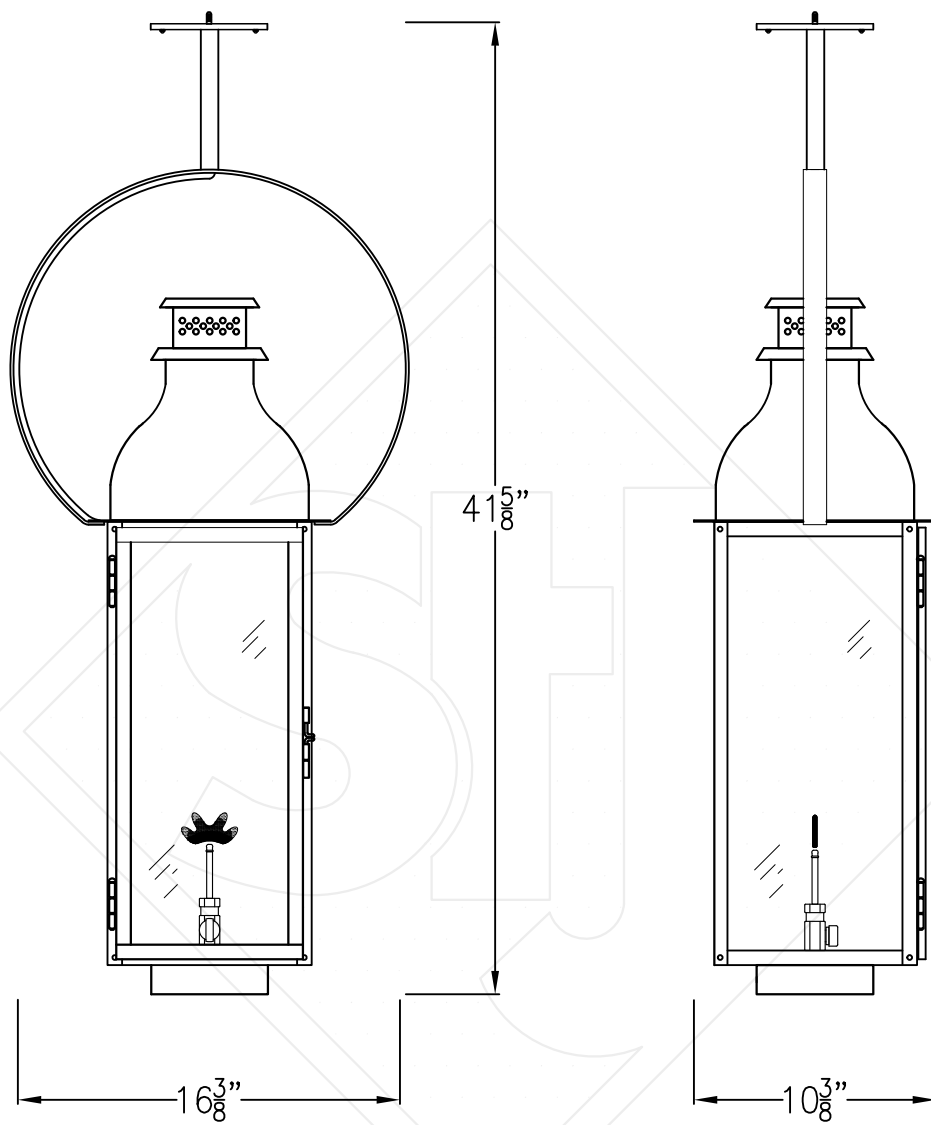

# SARASOTA MEDIUM HALF YOKE

Shortest Height 41 1/2"

Front View

Side View

Ceiling Mount

Lights are hand crafted  
Dimensions may vary by 1/4"