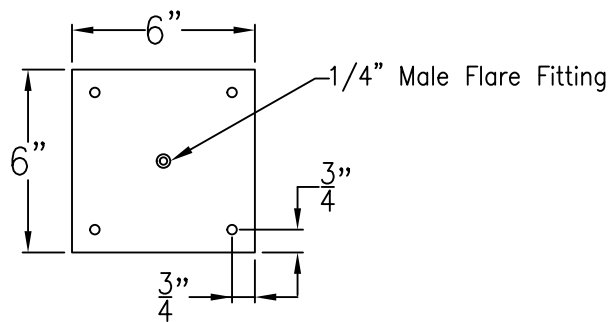

# SARASOTA MEDIUM HALF YOKE

Shortest Height 41 1/2"

Front View

Side View

Ceiling Mount

Lights are hand crafted  
Dimensions may vary by 1/4"