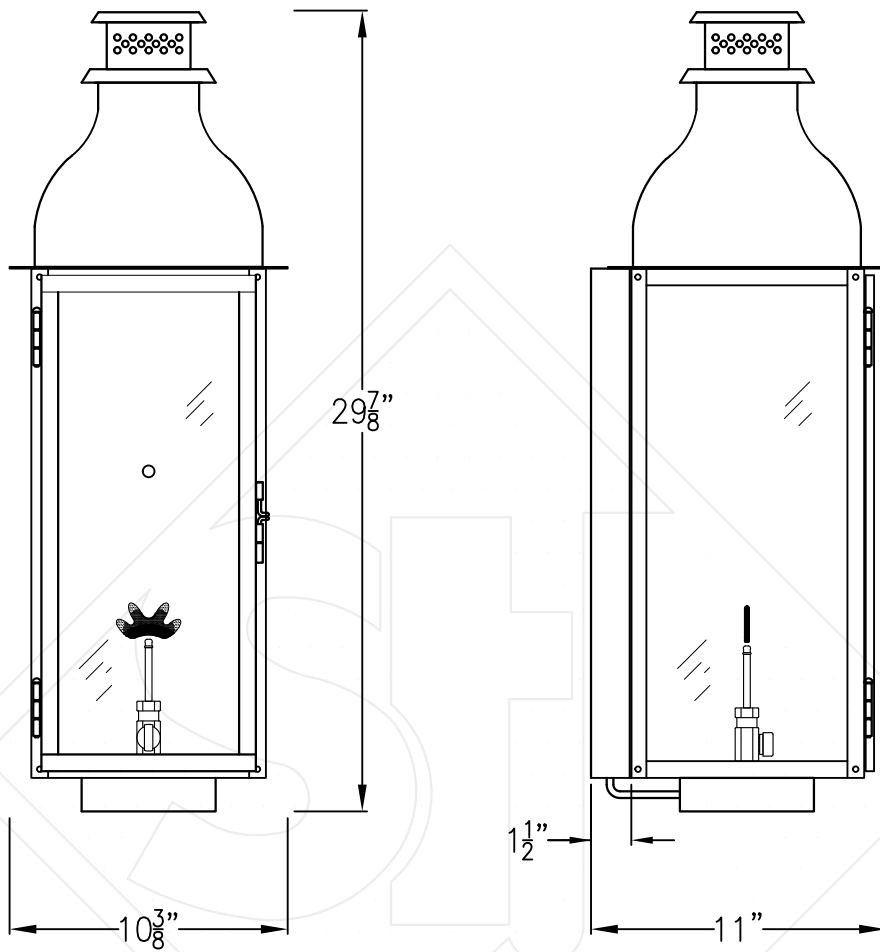

# SARASOTA MEDIUM COPPER WALL BRACKET

Front View

Side View

Backplate

Lights are hand crafted  
Dimensions may vary by 1/4"