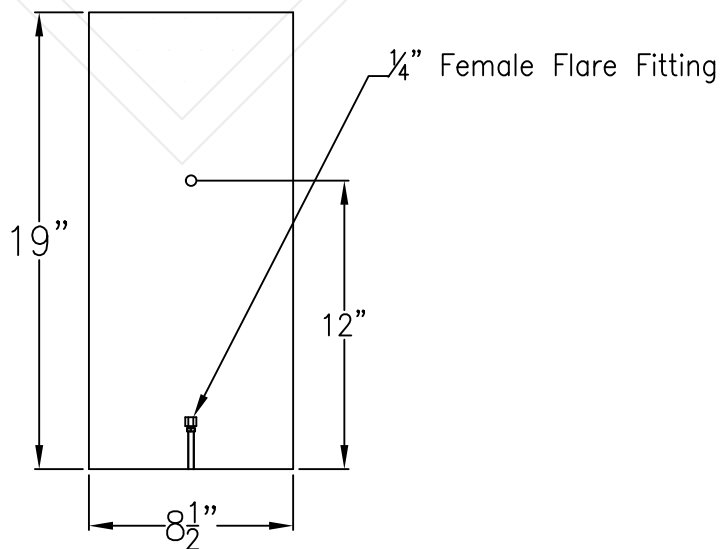

# SARASOTA MEDIUM COPPER WALL BRACKET

Front View

Side View

Backplate

Lights are hand crafted  
Dimensions may vary by 1/4"