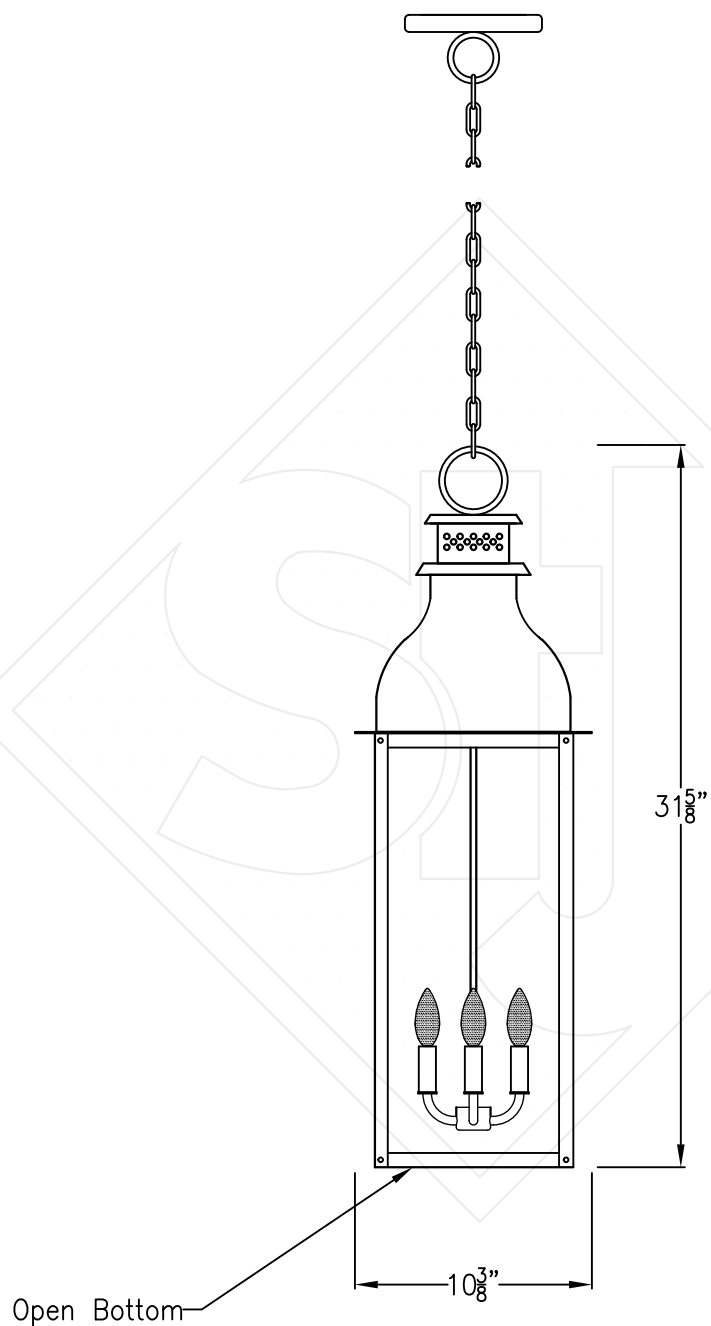

SARASOTA MEDIUM CHAIN HUNG PENDANT

Comes standard w/
6' of chain

Front View

Lights are hand crafted
Dimensions may vary by 1/4"