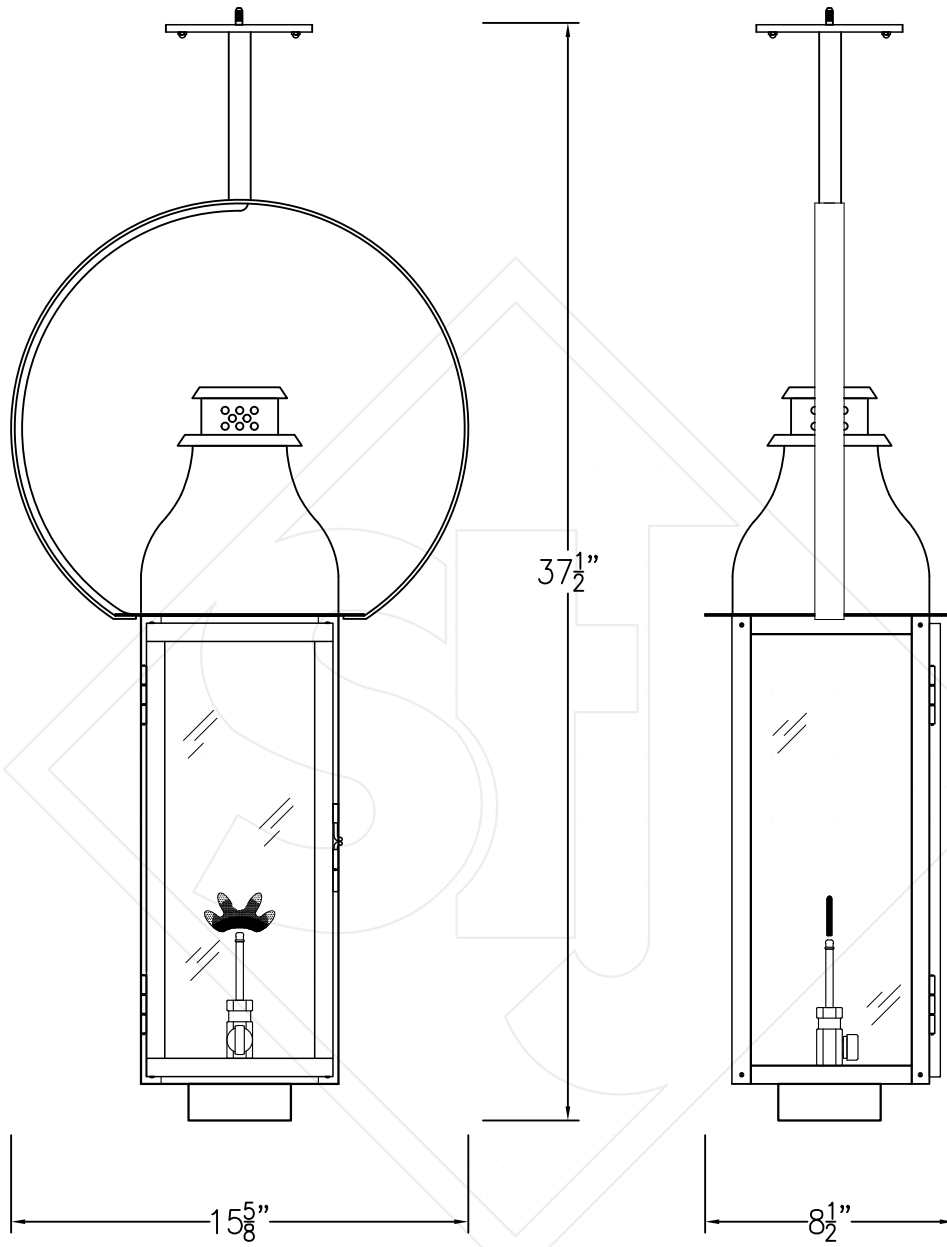

SARASOTA SMALL HALF YOKE

Shortest Height 37 1/2"

Front View

Side View

Ceiling Mount

Lights are hand crafted
Dimensions may vary by 1/4"