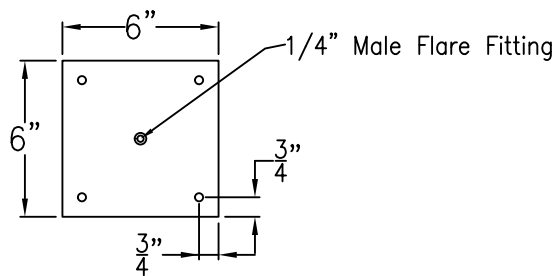

SARASOTA SMALL HALF YOKE

Shortest Height 37 1/2"

Front View

Side View

Ceiling Mount

Lights are hand crafted
Dimensions may vary by 1/4"