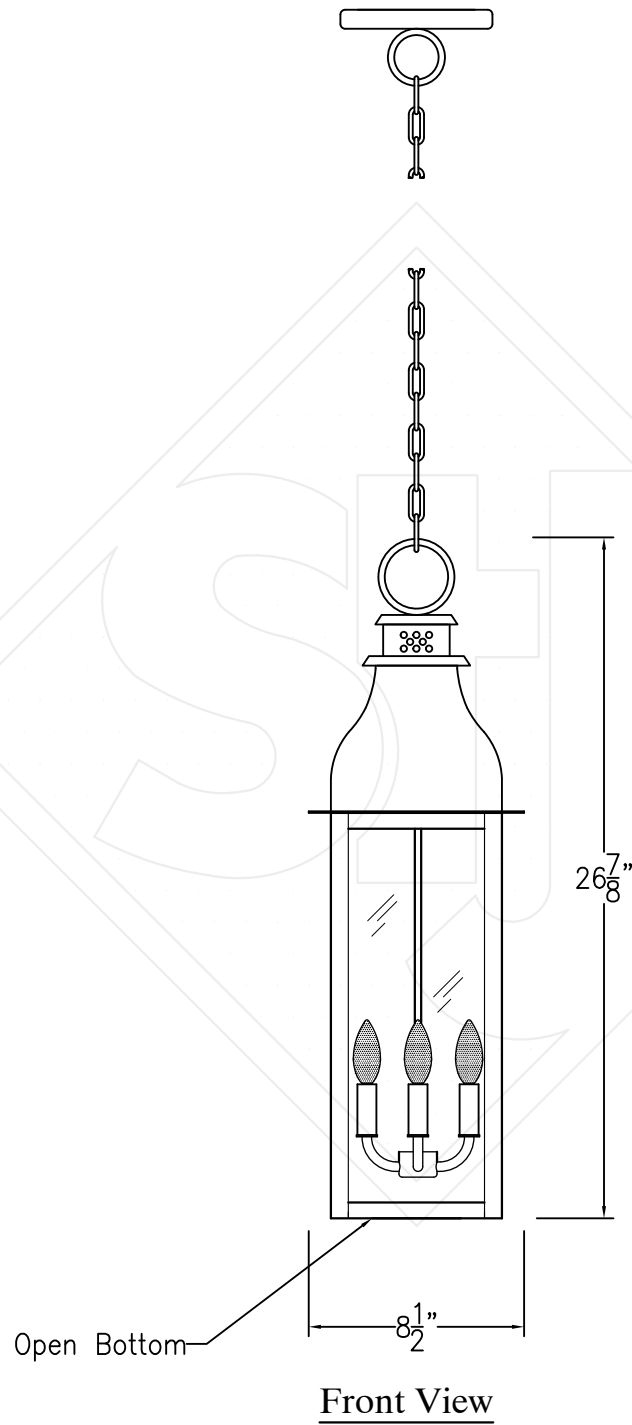

SARASOTA SMALL CHAIN HUNG PENDANT

Comes standard w/ 6'
of chain

Lights are hand crafted
Dimensions may vary by 1/4"