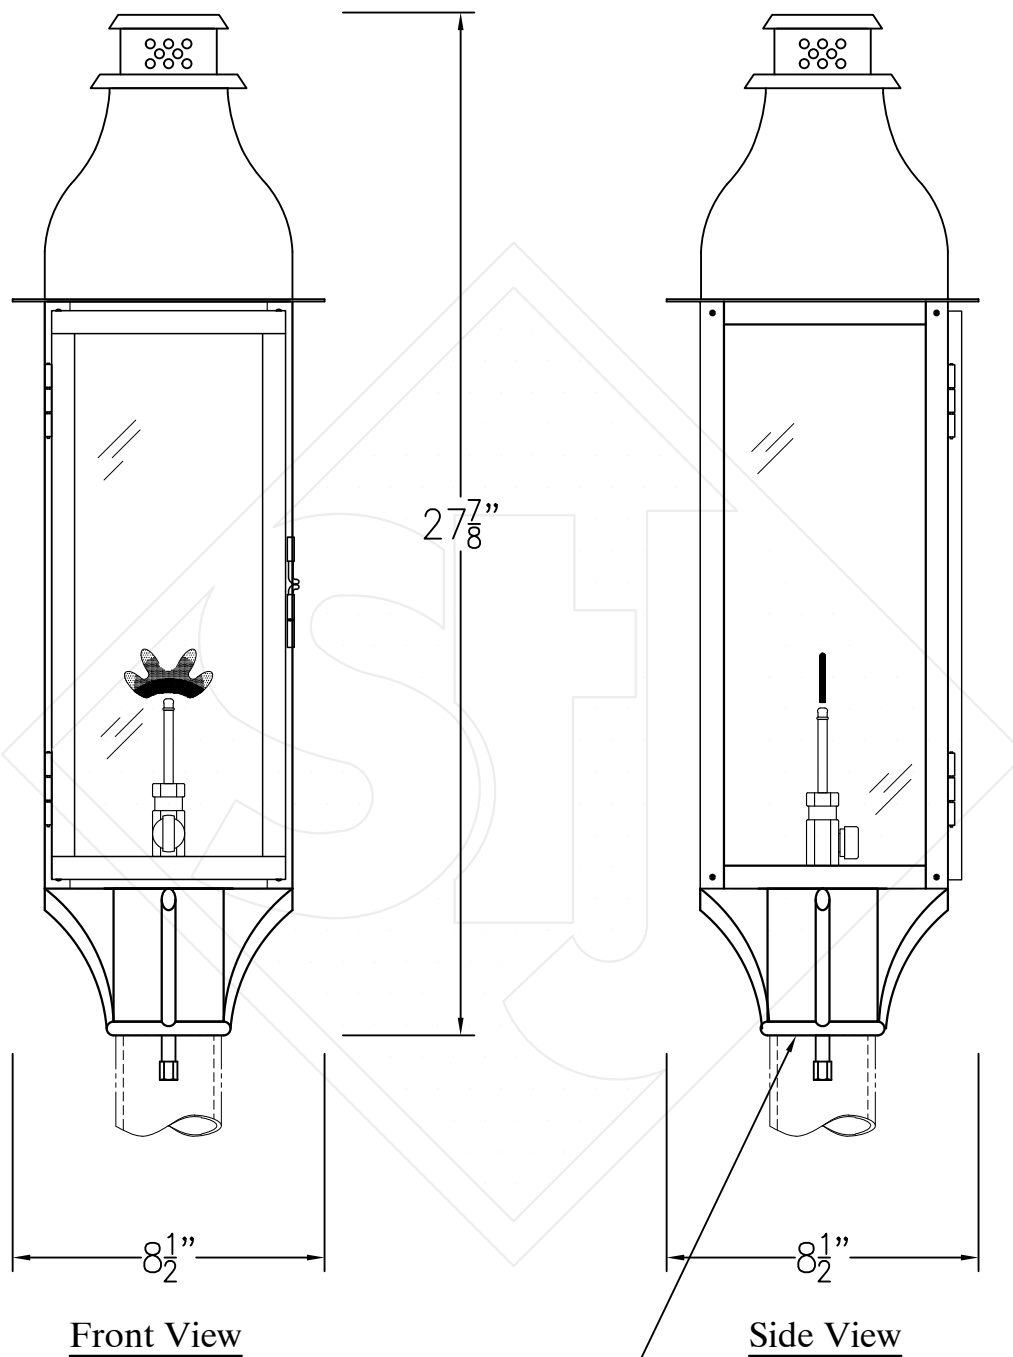

SARASOTA SMALL COPPER POST MOUNT

Fits over 3" post
 $\frac{1}{4}$ " Female flare
Fitting

Lights are hand crafted
Dimensions may vary by $\frac{1}{4}$ "