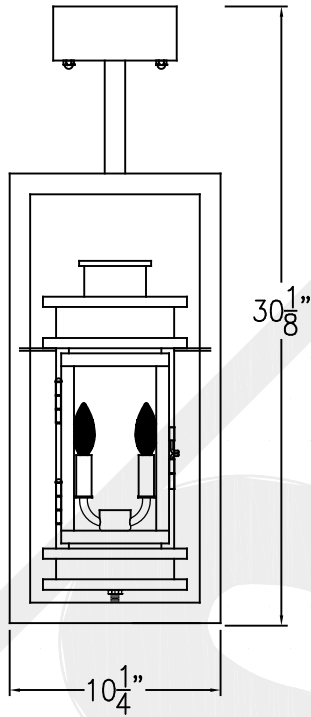

# SOMERSET SMALL CEILING FULL YOKE

Electric

Front View

Side View

Ceiling Mount

Gas

Front View

Side View

Ceiling Mount

Lights are hand crafted  
Dimensions may vary by 1/4"

Somerset Small Ceiling Full Yoke	
<b>St. James LIGHTING</b>	
SCALE: N.T.S.	DRAFT: B. Vial
FILE: SomM	APP'D: J. Ragan
JOB: x	DATE: 06/15/18