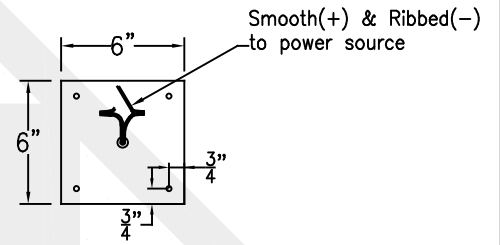

# SOMERSET SMALL CEILING FULL YOKE

Electric

Front View

Side View

Ceiling Mount

Gas

Front View

Side View

Ceiling Mount

Lights are hand crafted  
Dimensions may vary by 1/4"

Somerset Small Ceiling Full Yoke	
<b>St. James LIGHTING</b>	
SCALE: N.T.S.	DRAFT: B. Vial
FILE: SomM	APP'D: J. Ragan
JOB: x	DATE: 06/15/18