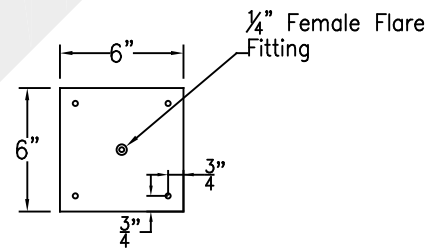

# SOMERSET SMALL CEILING FULL YOKE

Electric

Front View

Side View

Ceiling Mount

Gas

Front View

Side View

Ceiling Mount

Lights are hand crafted  
Dimensions may vary by 1/4"

Somerset Small Ceiling Full Yoke	
<b>St. James LIGHTING</b>	
SCALE: N.T.S.	DRAFT: B. Vial
FILE: SomM	APP'D: J. Ragan
JOB: x	DATE: 06/15/18