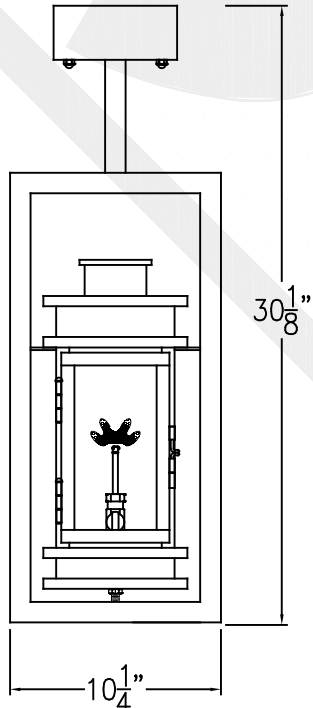

# SOMERSET SMALL CEILING FULL YOKE

Electric

Front View

Side View

Ceiling Mount

Gas

Front View

Side View

Ceiling Mount

Lights are hand crafted  
Dimensions may vary by 1/4"

Somerset Small Ceiling Full Yoke	
<b>St. James LIGHTING</b>	
SCALE: N.T.S.	DRAFT: B. Vial
FILE: SomM	APP'D: J. Ragan
JOB: x	DATE: 06/15/18