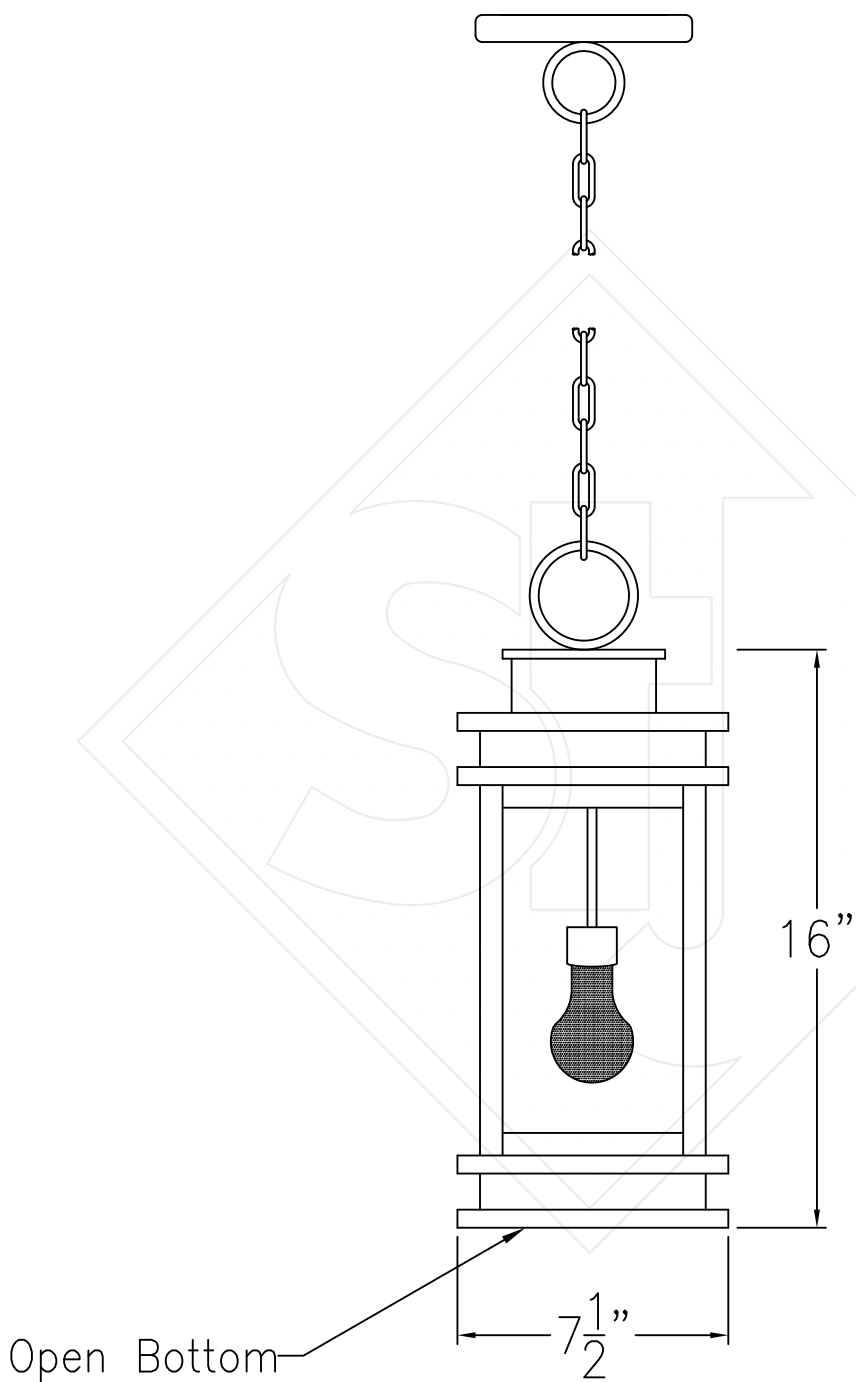

SOMERSET SMALL PENDANT

Comes standard w/ 6'
of chain

Front View

Lights are hand crafted
Dimensions may vary by 1/4"