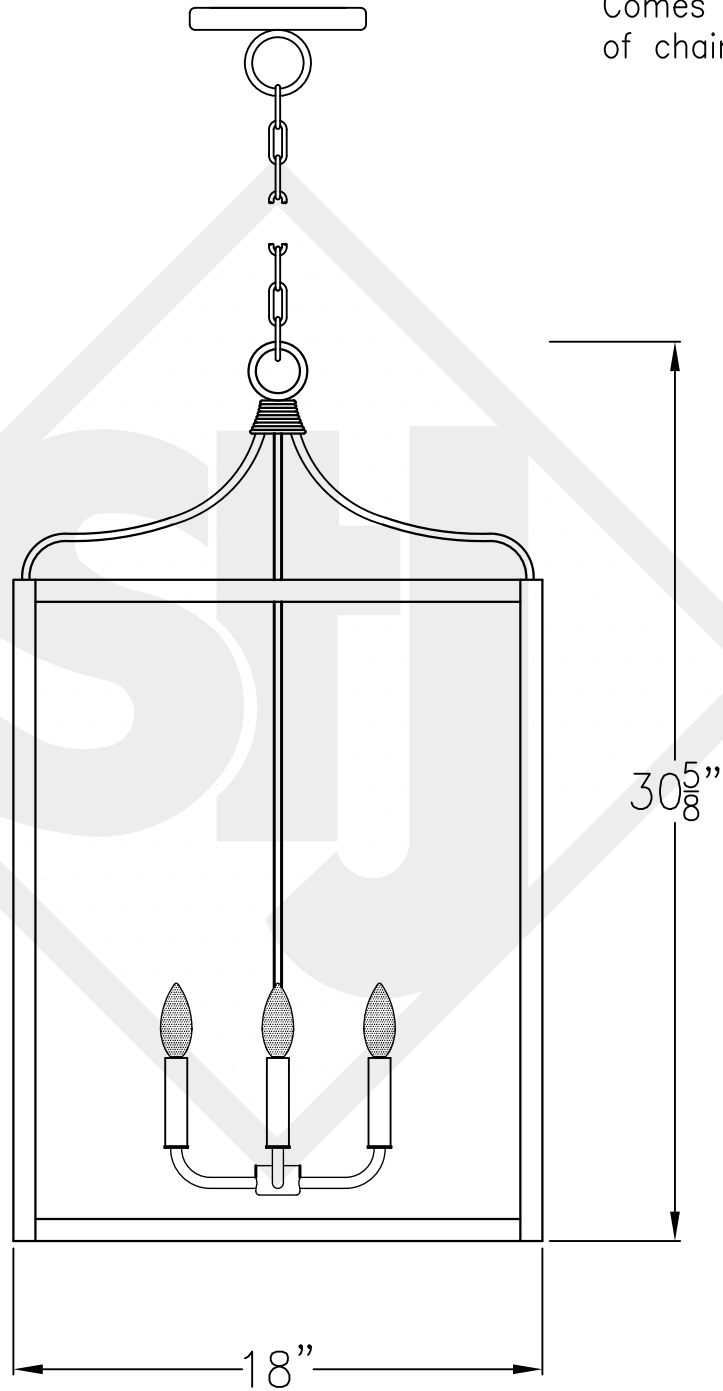

STRUCTURE LARGE HANGING CAGE

Quad Candelabra
Comes standard w/ 6'
of chain

Front View

Lights are hand crafted
Dimensions may vary by 1/4"

Structure Large	
St. James LIGHTING	
SCALE: N.T.S.	DRAFT: B. Vial
FILE: STRUC	APP'D: J. Ragan
JOB: X	DATE: 9/25/17