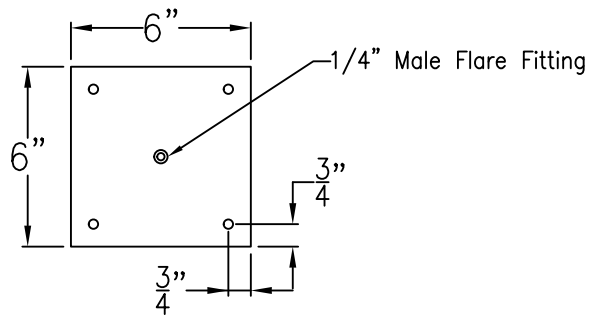

# SWEET WATER LARGE HALF CEILING YOKE

Available w/ Solid or  
Glass Top  
Shortest Height  $44 \frac{5}{8}$  "

Lights are hand crafted  
Dimensions may vary by  $\frac{1}{4}$  "

Ceiling Mount