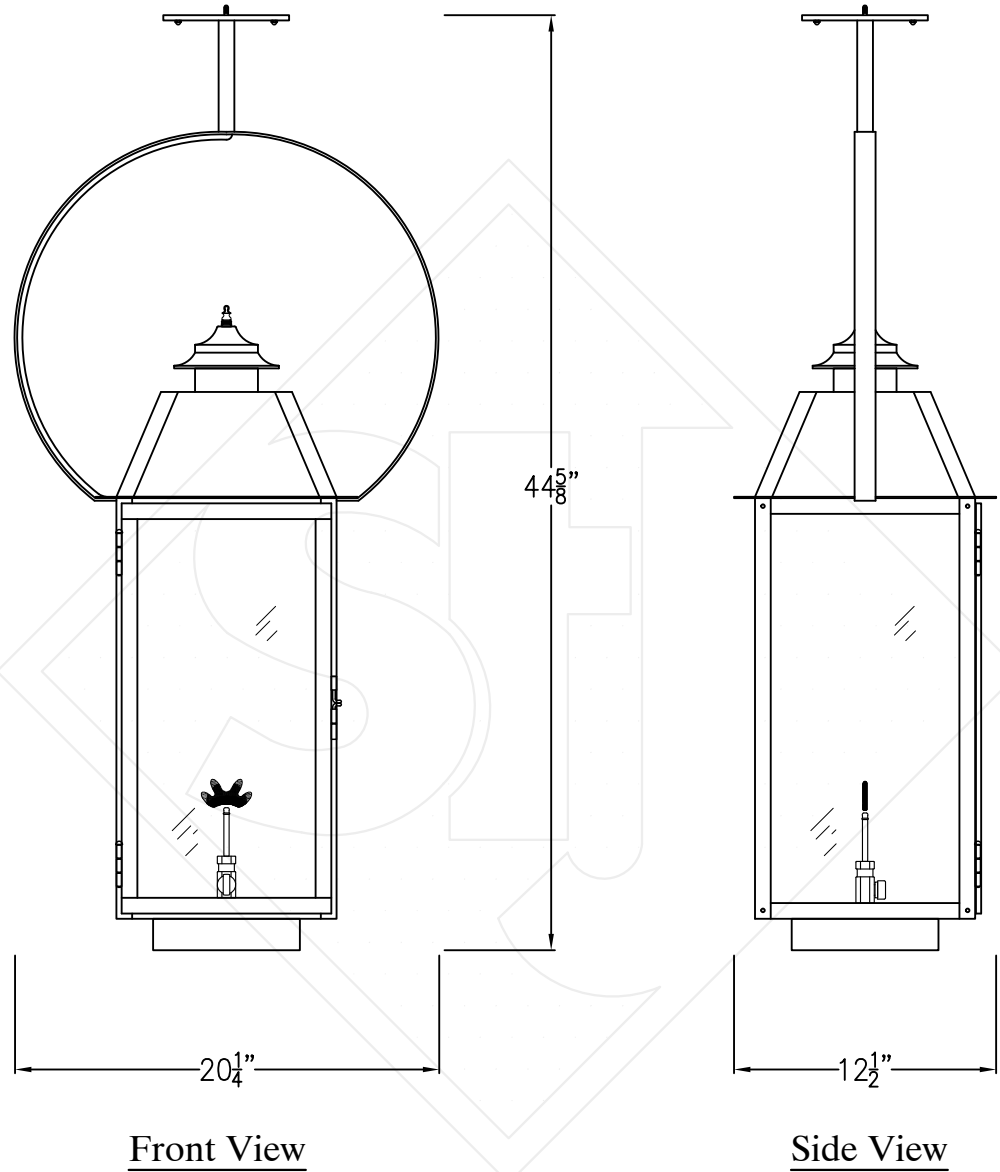

# SWEET WATER LARGE HALF CEILING YOKE

Available w/ Solid or  
Glass Top  
Shortest Height  $44 \frac{5}{8}$  "

Lights are hand crafted  
Dimensions may vary by  $\frac{1}{4}$  "

Ceiling Mount