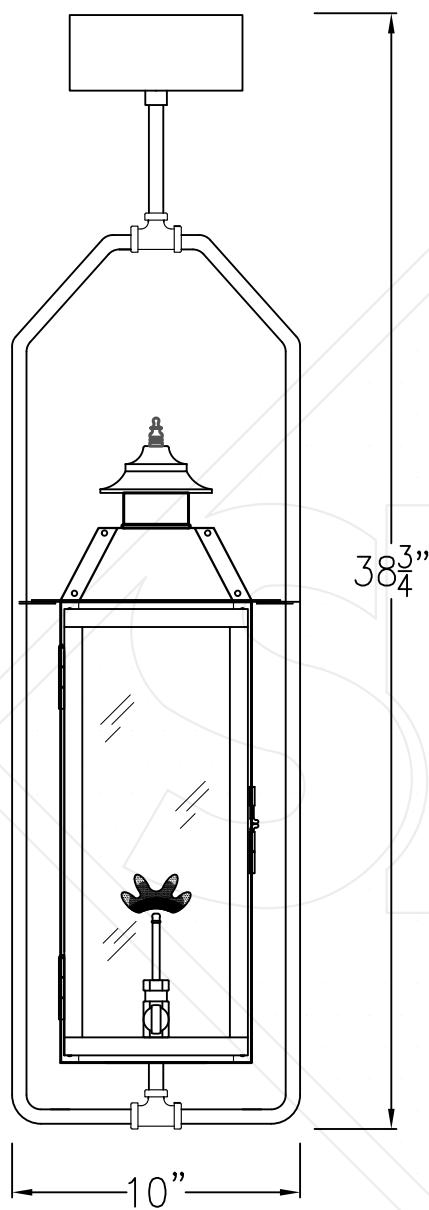

# SWEETWATER SMALL FULL CEILING YOKE

Available w/ Solid  
or Glass Top

Shortest Height  
35"

Front View

Side View

Backplate

Lights are hand crafted  
Dimensions may vary by 1/4"