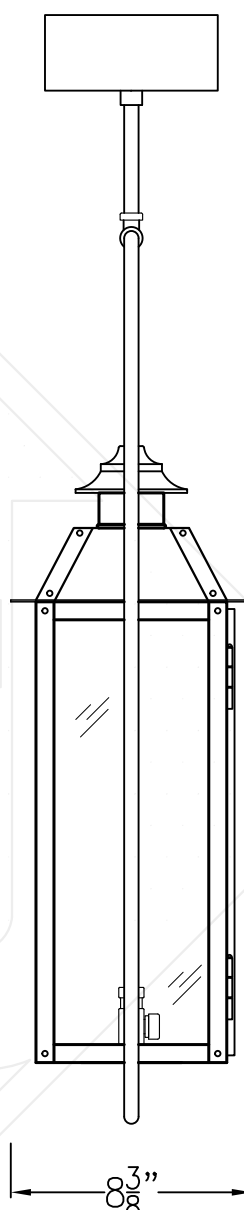

# SWEETWATER SMALL FULL CEILING YOKE

Available w/ Solid  
or Glass Top

Shortest Height  
35"

Front View

Side View

Backplate

Lights are hand crafted  
Dimensions may vary by 1/4"