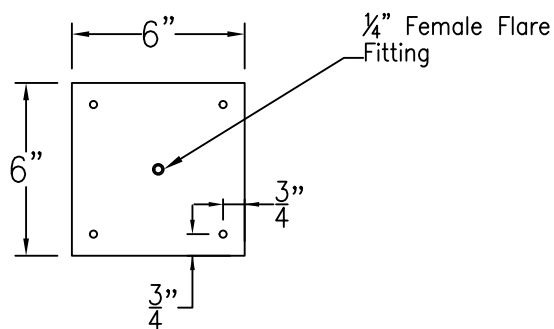

# SWEETWATER SMALL FULL CEILING YOKE

Available w/ Solid  
or Glass Top

Shortest Height  
35"

Front View

Side View

Backplate

Lights are hand crafted  
Dimensions may vary by 1/4"