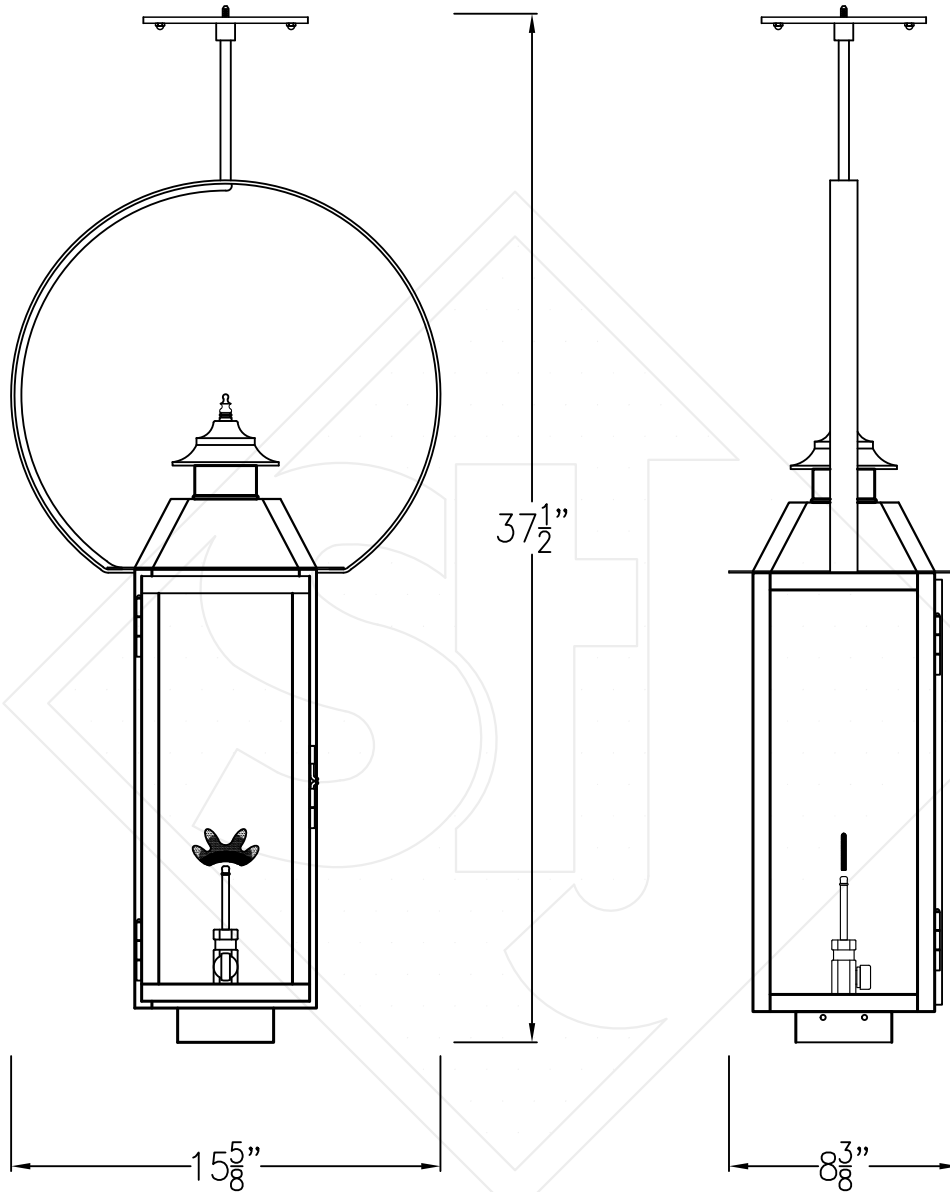

# SWEET WATER SMALL HALF YOKE

Available w/ Solid or  
Glass top

Shortest Height  $33 \frac{1}{8}$  "

Front View

Side View

Ceiling Mount

Lights are hand crafted  
Dimensions may vary by 1/4"