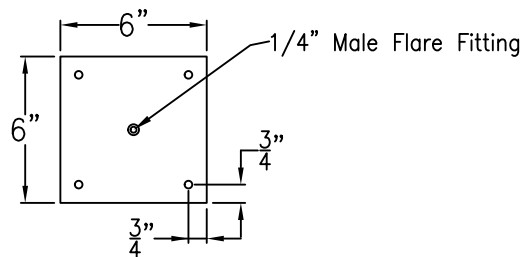

# SWEET WATER SMALL HALF YOKE

Available w/ Solid or  
Glass top

Shortest Height  $33 \frac{1}{8}$  "

Front View

Side View

Ceiling Mount

Lights are hand crafted  
Dimensions may vary by 1/4"