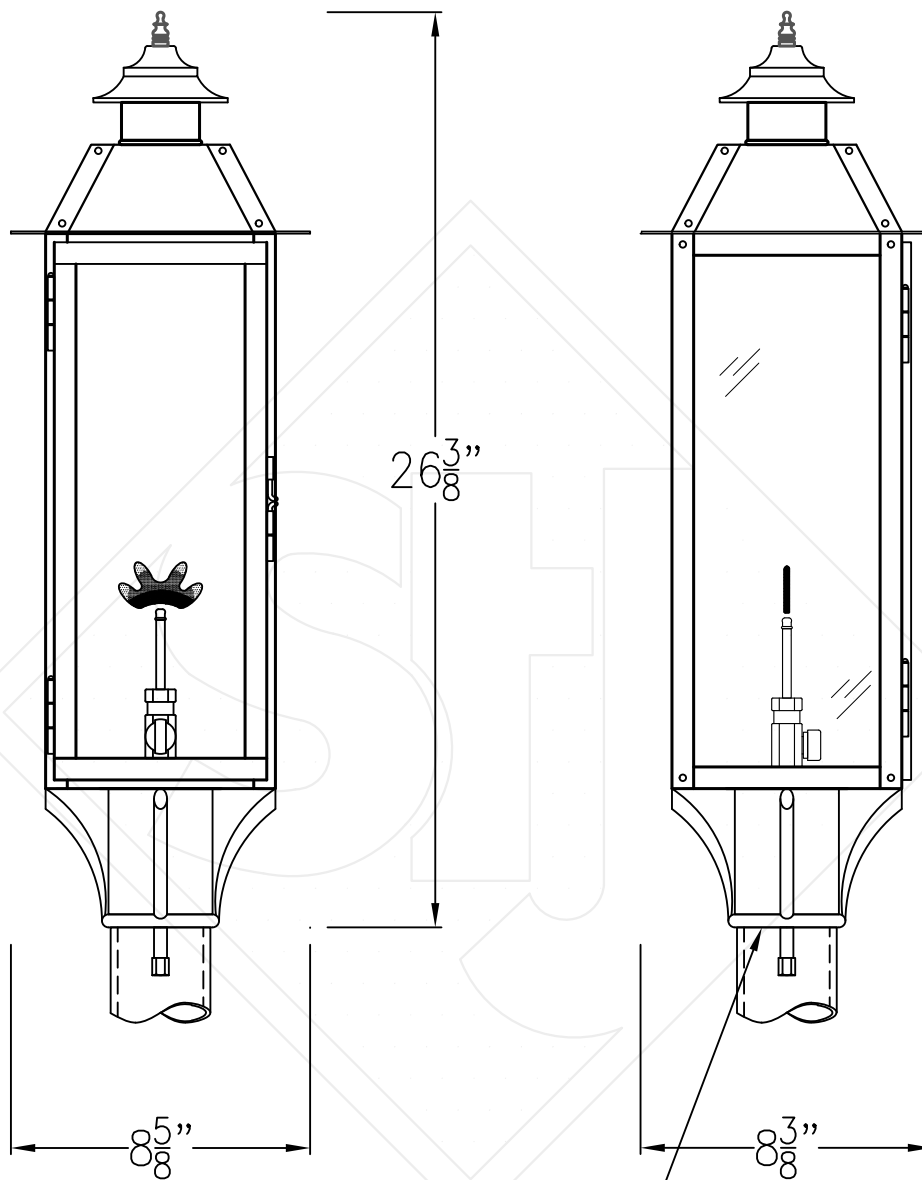

SWEET WATER SMALL COPPER POST MOUNT

Available w/ Solid
or glass

Front View

Side View

Fits over 3" post
 $\frac{1}{4}$ " Female Flare
Fitting

Lights are hand crafted
Dimensions may vary by $\frac{1}{4}$ "