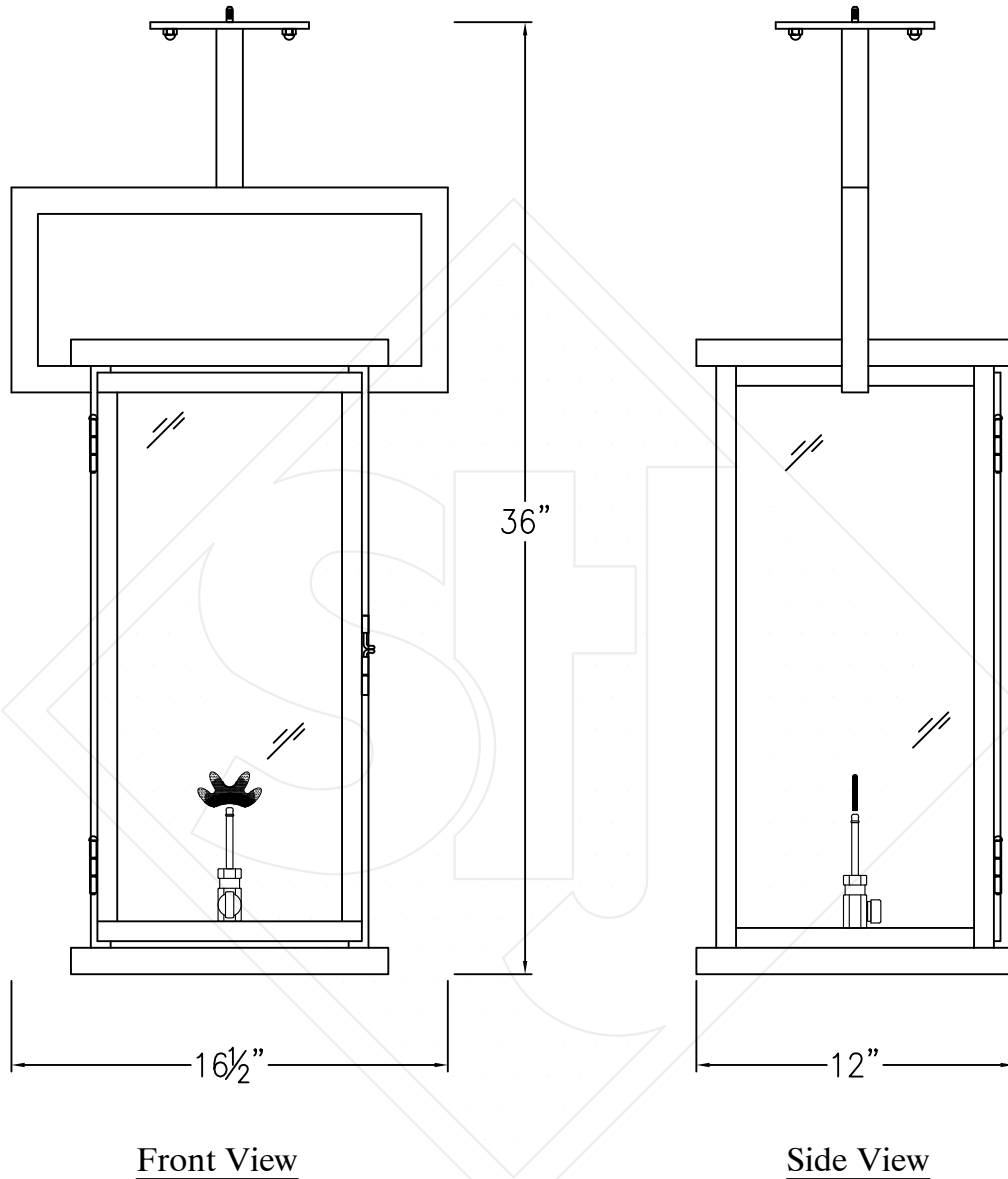

TRINITY LARGE CEILING HALF YOKE

Shortest Height 36"

Ceiling Mount

Lights are hand crafted
Dimensions may vary by $\frac{1}{4}$ "