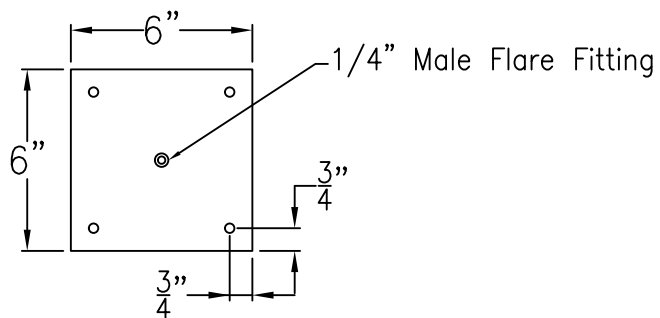

TRINITY LARGE CEILING HALF YOKE

Shortest Height 36"

Ceiling Mount

Lights are hand crafted
Dimensions may vary by $\frac{1}{4}$ "