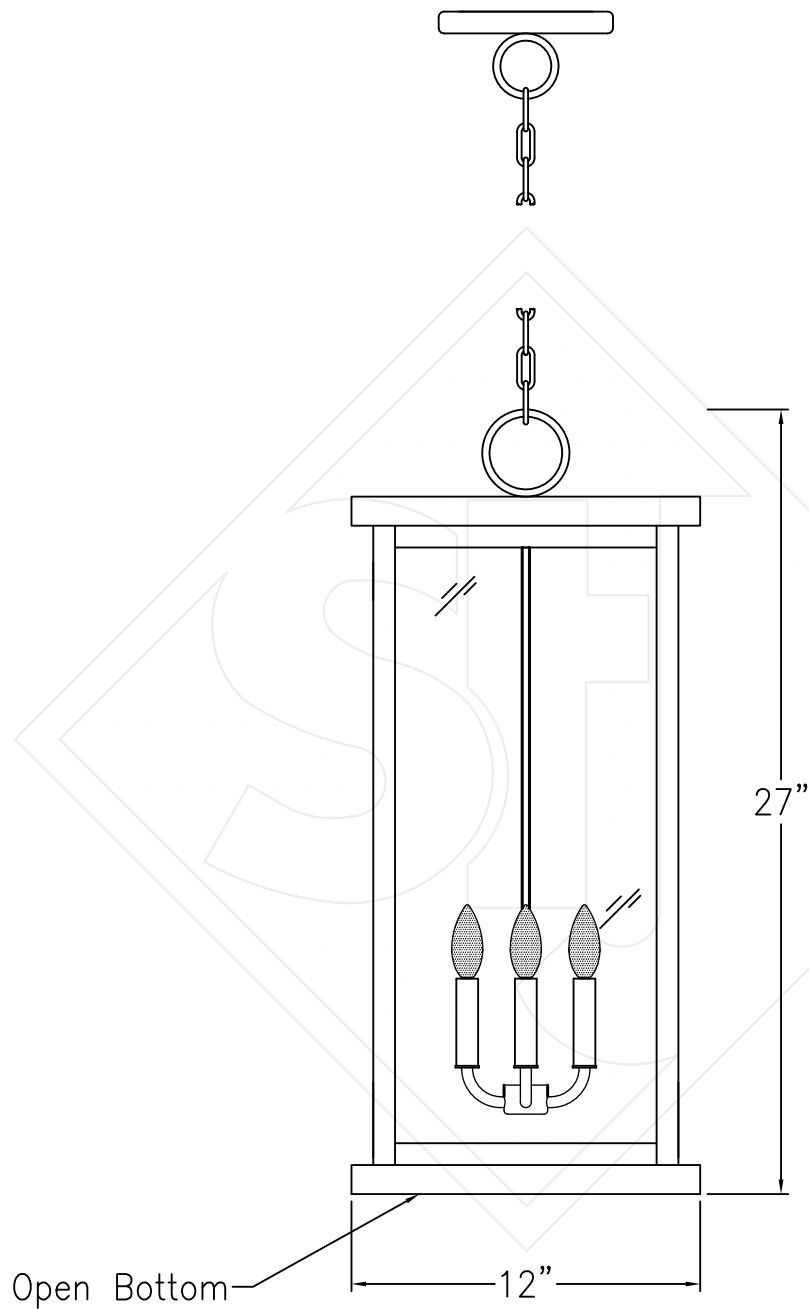

TRINITY LARGE CHAIN HUNG PENDANT

Comes standard w/ 6'
of chain

Front View

Lights are hand crafted
Dimensions may vary by 1/4"