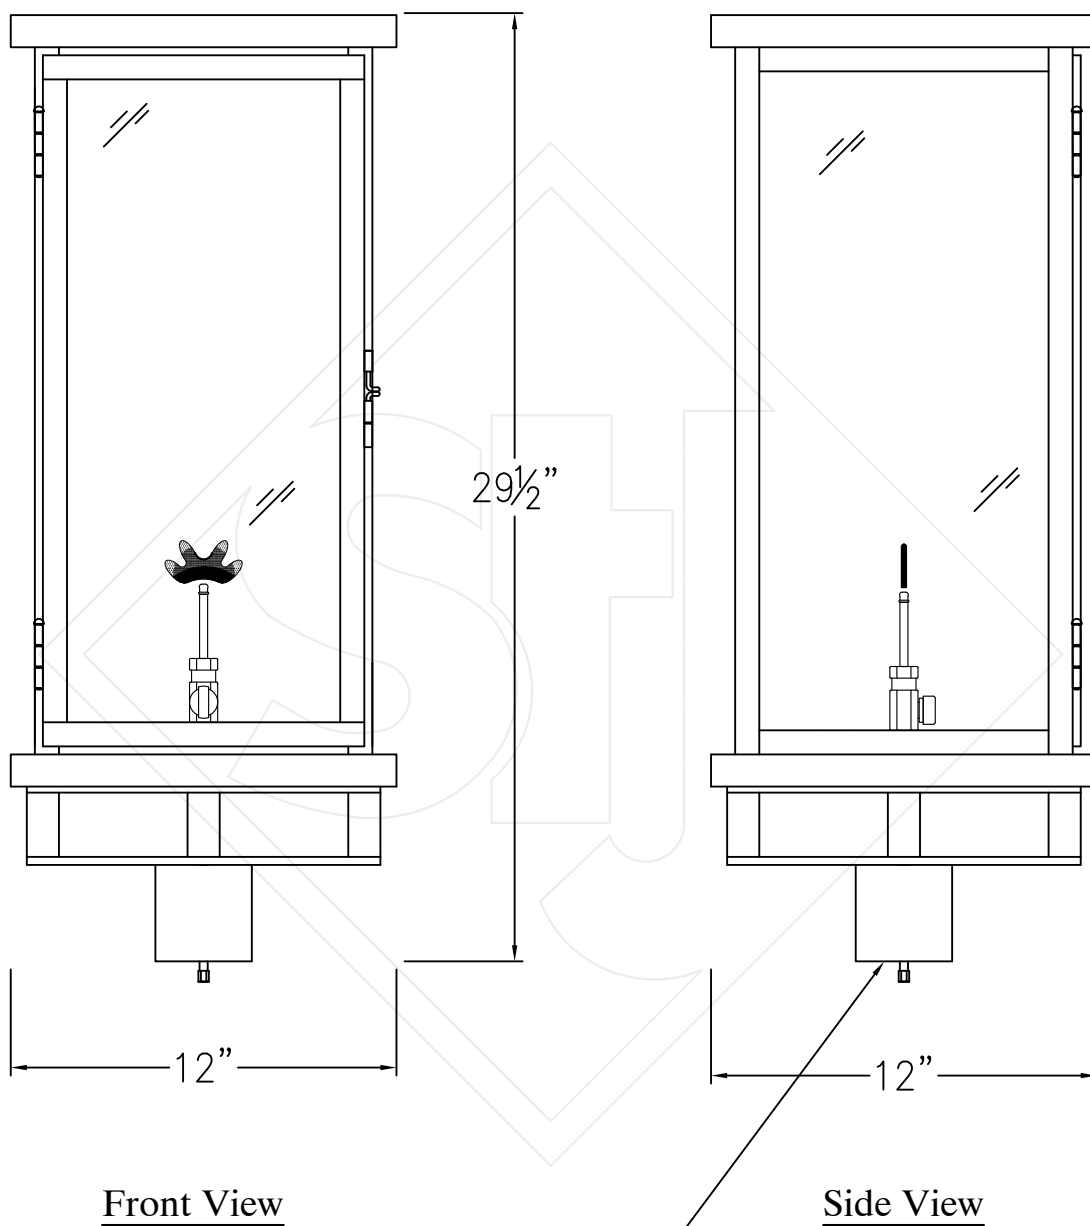

# TRINITY LARGE STEEL POST MOUNT

Fits over 3" post  
1/4" Female Flare  
Fitting

Lights are hand crafted  
Dimensions may vary by 1/4"