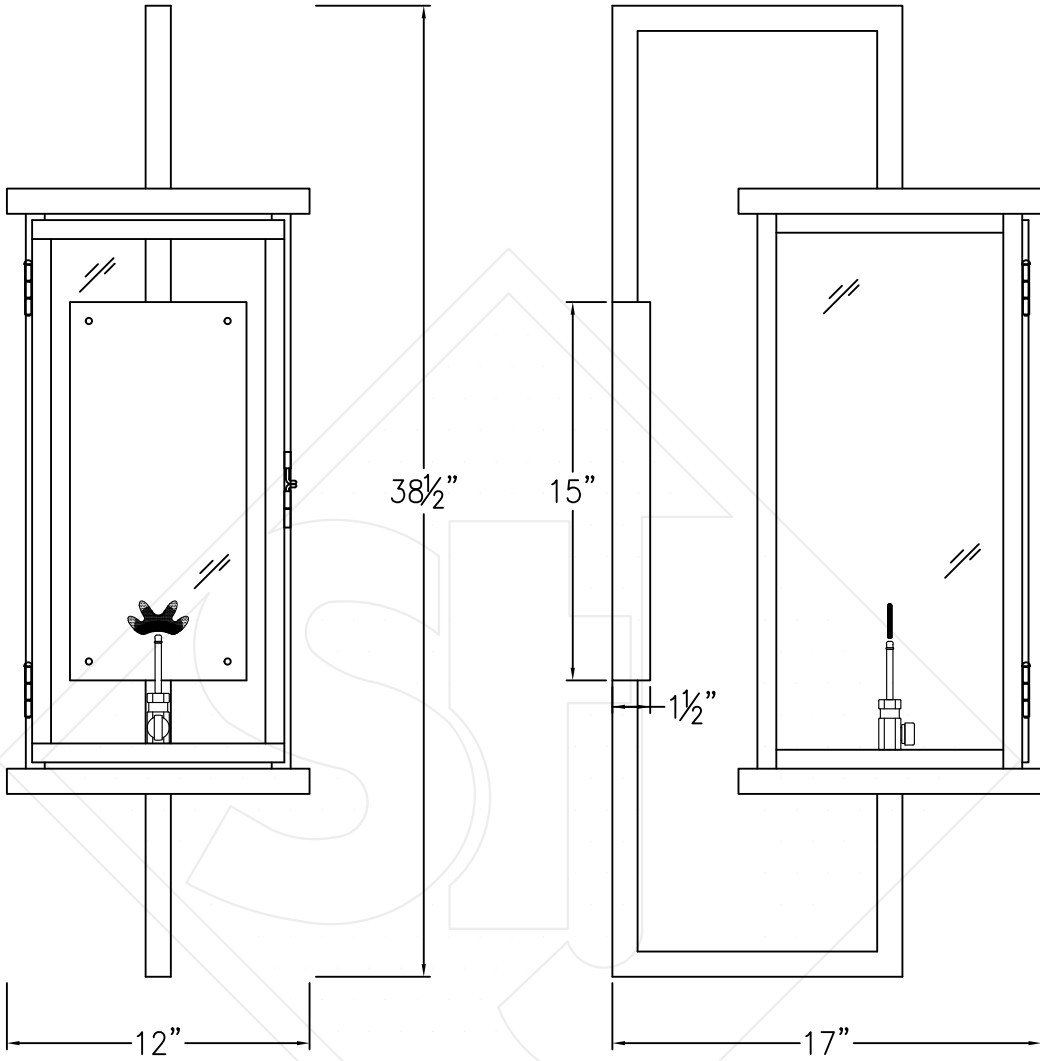

# TRINITY LARGE WALL MOUNT

Front View

Side View

Backplate

Lights are hand crafted  
Dimensions may vary by 1/4"