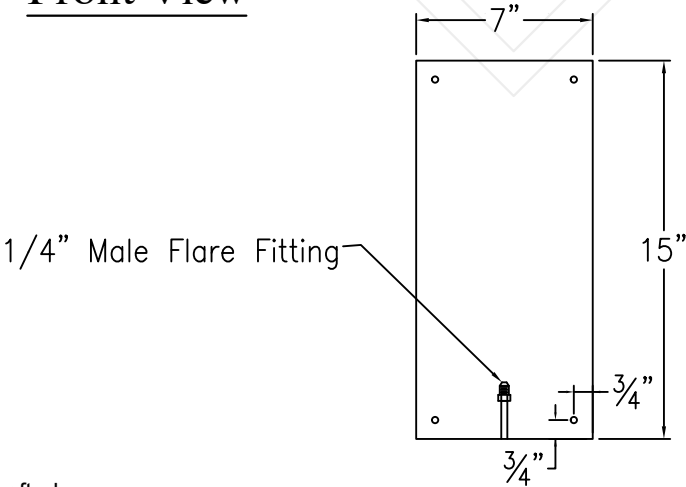

# TRINITY LARGE WALL MOUNT

Front View

Side View

Backplate

Lights are hand crafted  
Dimensions may vary by 1/4"