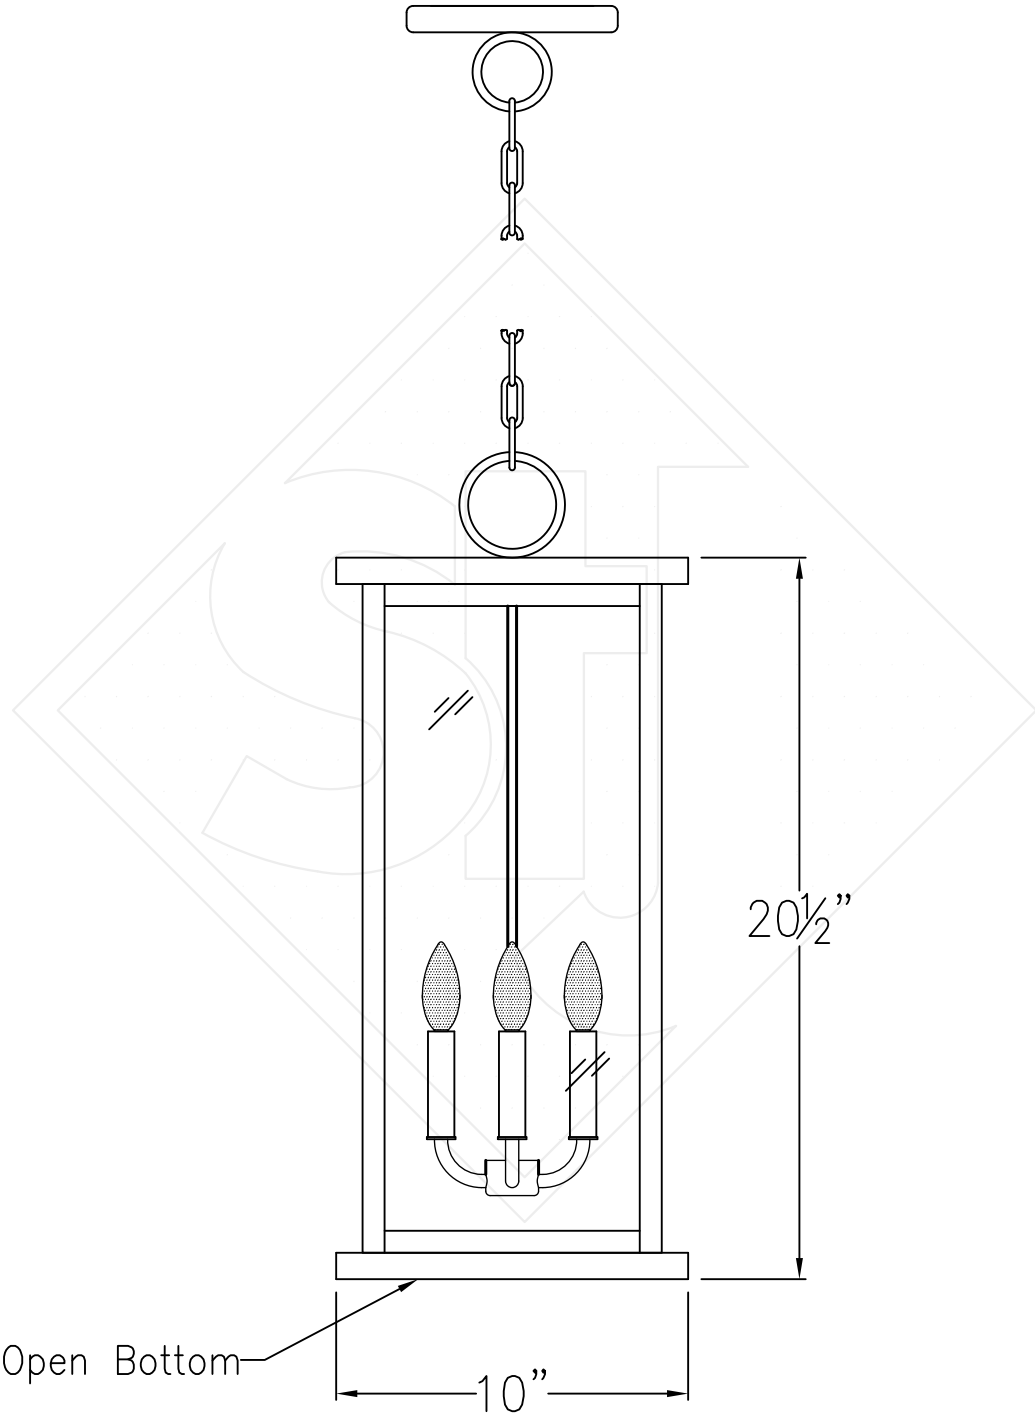

**TRINITY MEDIUM  
CEILING HUNG PENDANT**

Comes standard w/ 6'  
of chain

**Front View**

Lights are hand crafted  
Dimensions may vary by 1/4"