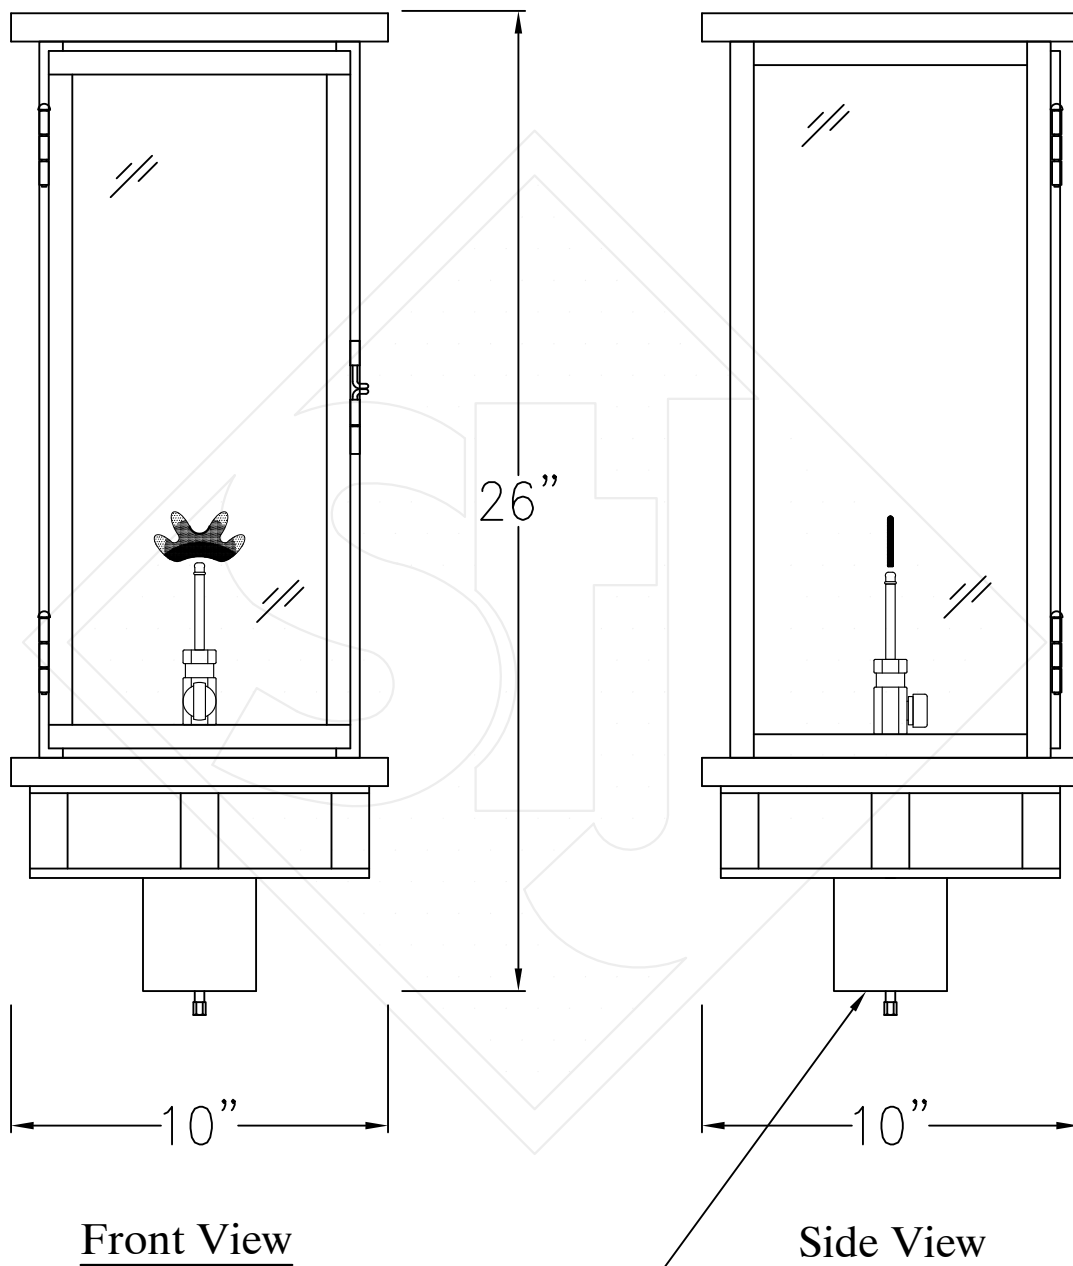

TRINITY MEDIUM STEEL POST MOUNT

Fits over 3" post
1/4" Female Flare
Fitting

Lights are hand crafted
Dimensions may vary by 1/4"